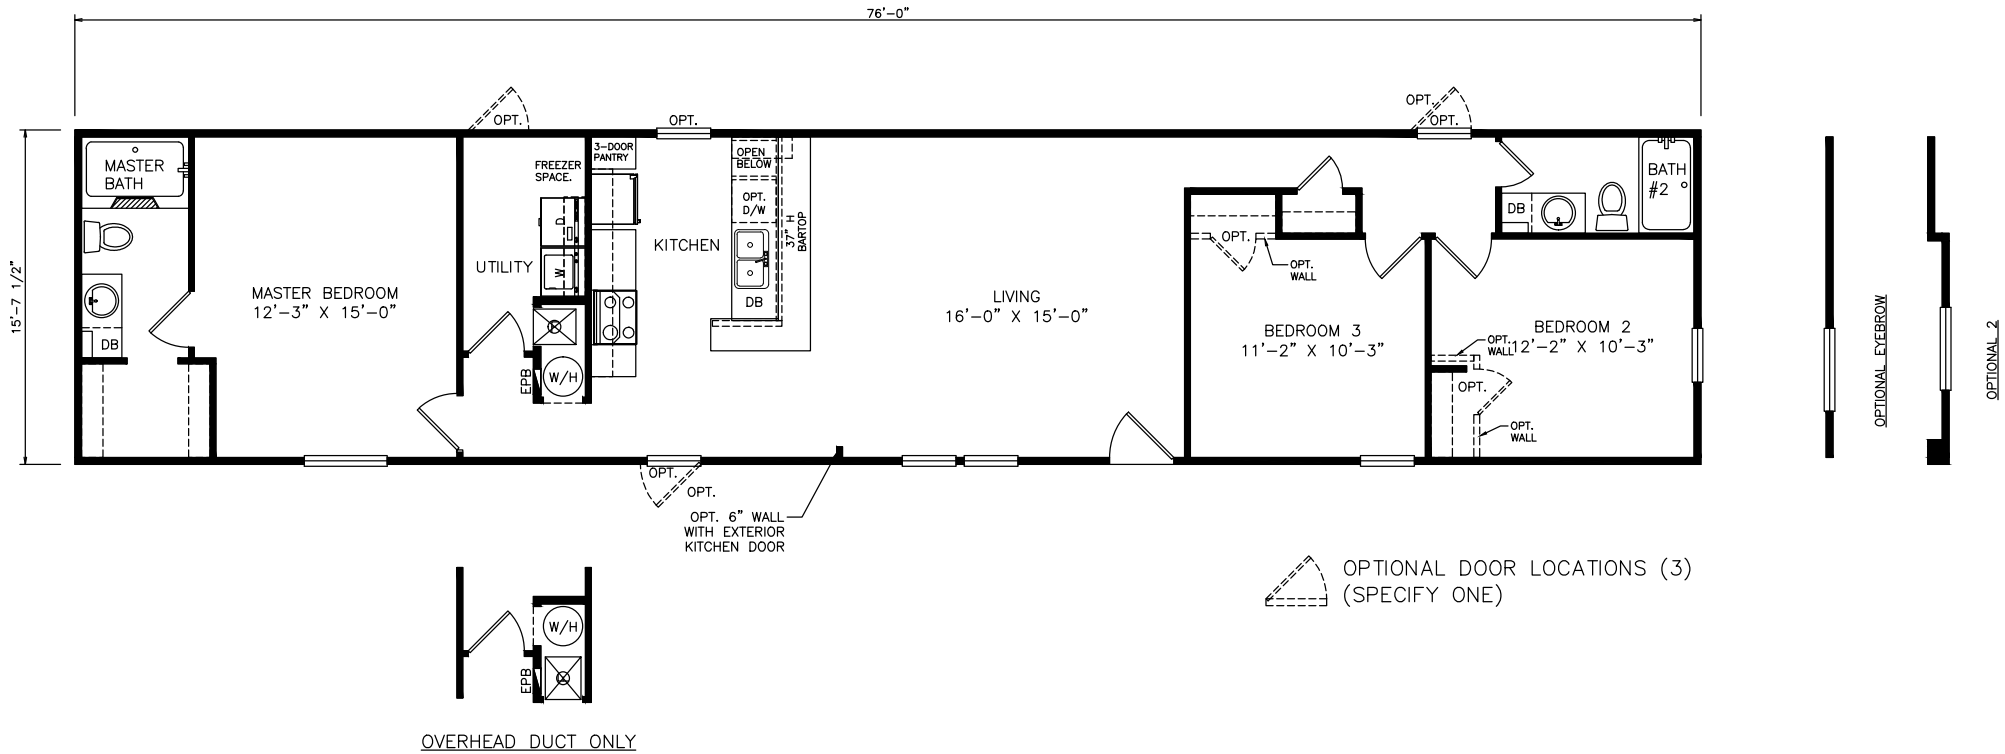

McBee

Classic Series - Single Section

1,193 SQ. FT. (Approximate) 3 Bedrooms, 2 Baths

Last Updated: 6-9-21

FACTORY EXPO OUTLET CENTER
5757 S. Palo Verde Rd., #202
Tucson, AZ 85706

FactoryBuiltHomesDirect.com | 1-800-965-2781