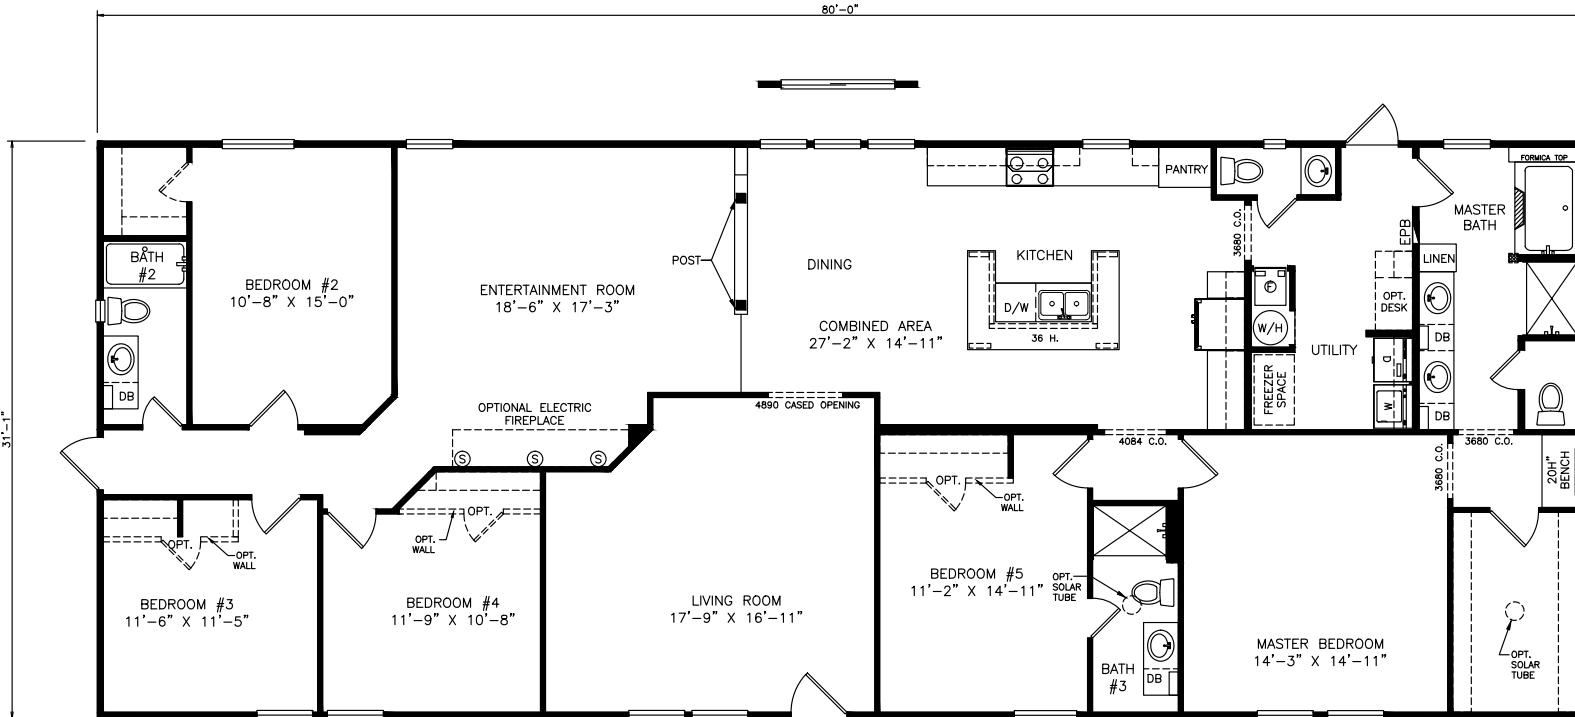

Haskins

Classic Series - Multi Section

2,494 SQ. FT. (Approximate) 5 Bedrooms, 3.5 Baths

Last Updated: 6-17-21

FACTORY EXPO OUTLET CENTER
 5757 S. Palo Verde Rd., #202
 Tucson, AZ 85706

FactoryBuiltHomesDirect.com | 1-800-965-2781