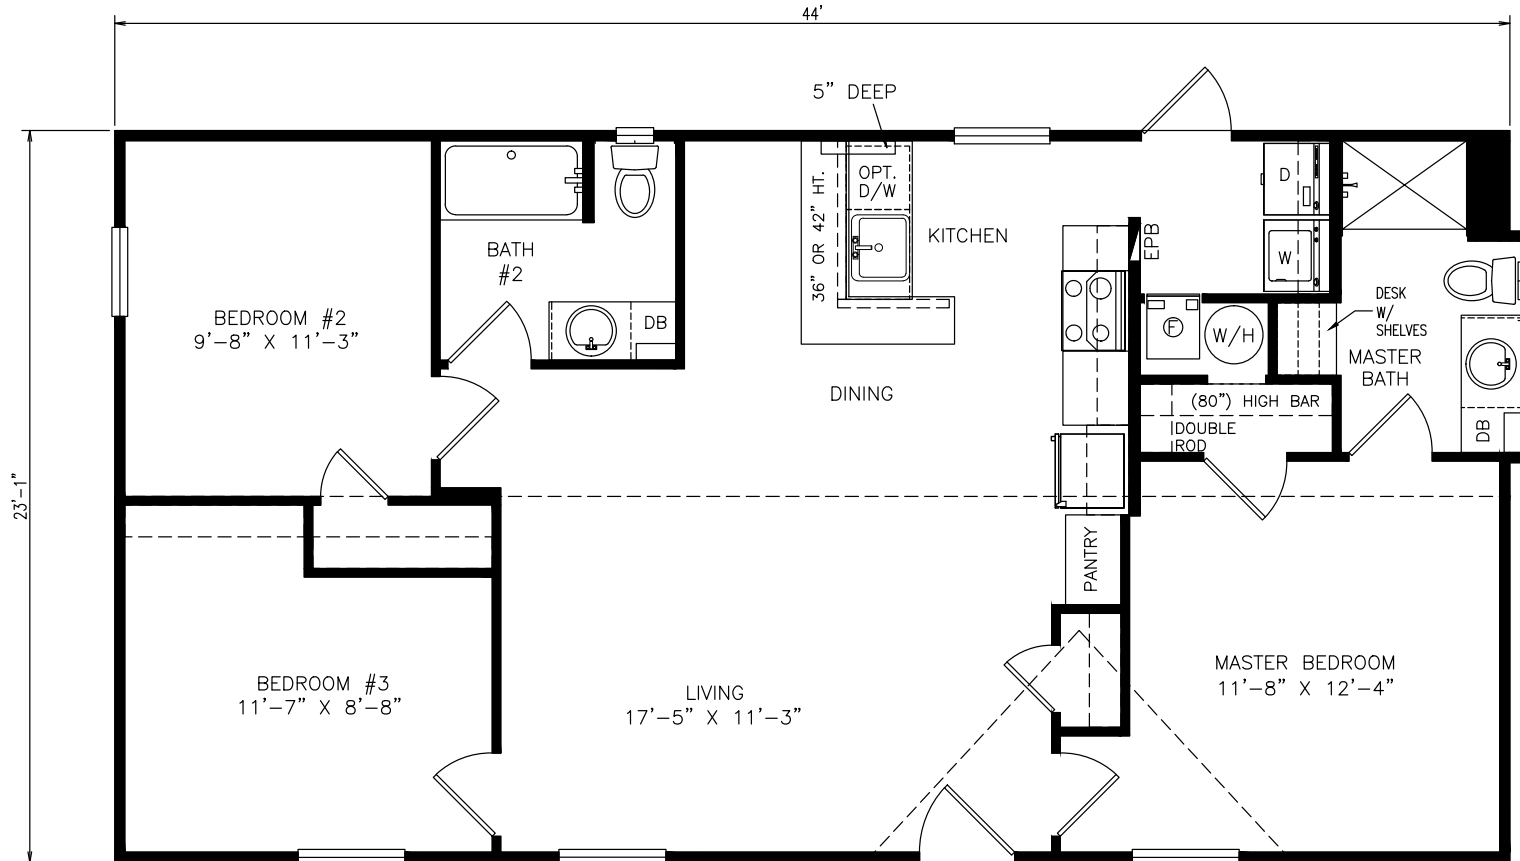

Haddington

Select Series - Multi Section

1,016 SQ. FT. (Approximate) 3 Bedrooms, 2 Baths

Last Updated: 6-21-21

FACTORY EXPO OUTLET CENTER

5757 S. Palo Verde Rd., #202
Tucson, AZ 85706

FactoryBuiltHomesDirect.com | 1-800-965-2781