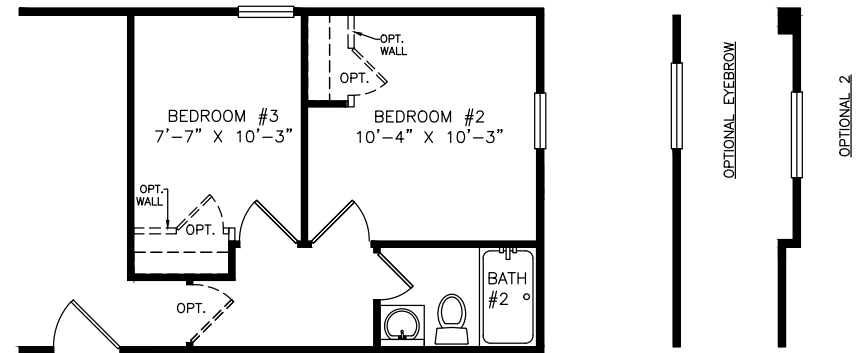

Edmonton

Classic Series - Single Section

942 SQ. FT. (Approximate) 3 Bedrooms, 2 Baths

Last Updated: 6-9-21

FACTORY EXPO OUTLET CENTER
5757 S. Palo Verde Rd., #202
Tucson, AZ 85706

FactoryBuiltHomesDirect.com | 1-800-965-2781