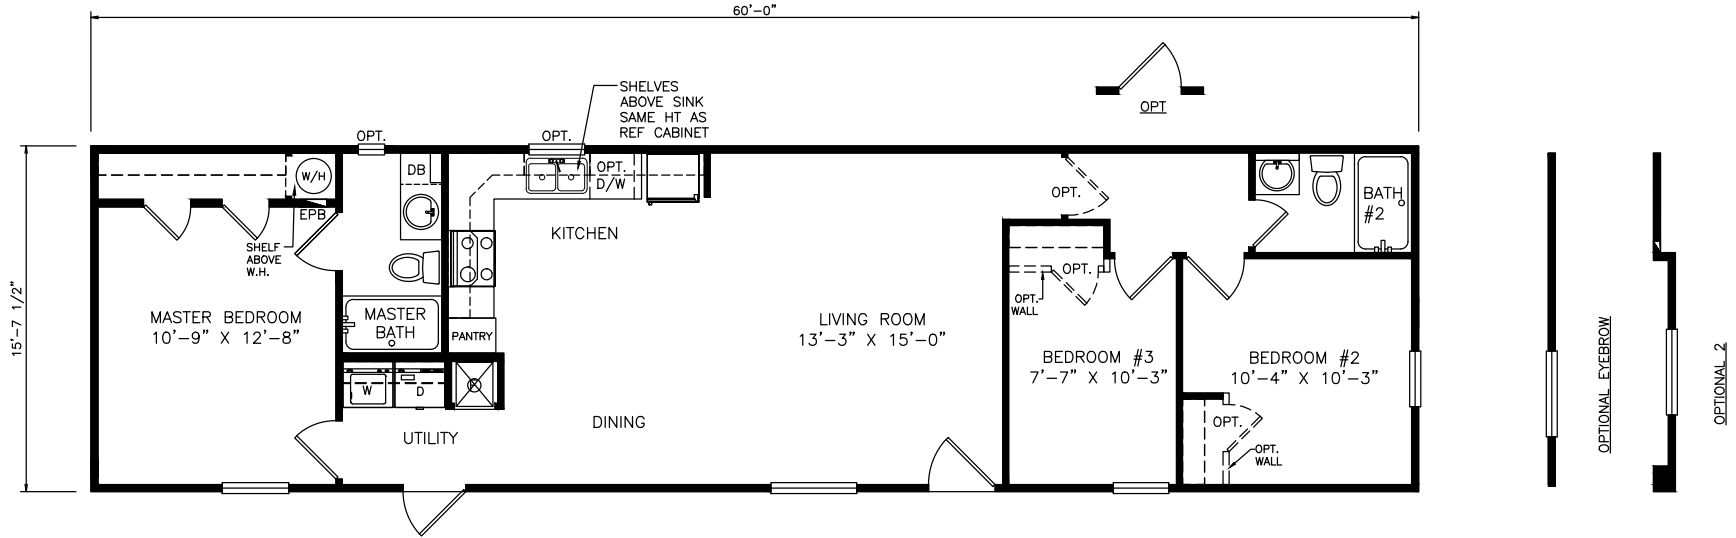

Edmonton

Classic Series - Single Section

942 SQ. FT. (Approximate) 3 Bedrooms, 2 Baths

Last Updated: 6-9-21

FACTORY EXPO OUTLET CENTER
5757 S. Palo Verde Rd., #202
Tucson, AZ 85706

FactoryBuiltHomesDirect.com | 1-800-965-2781