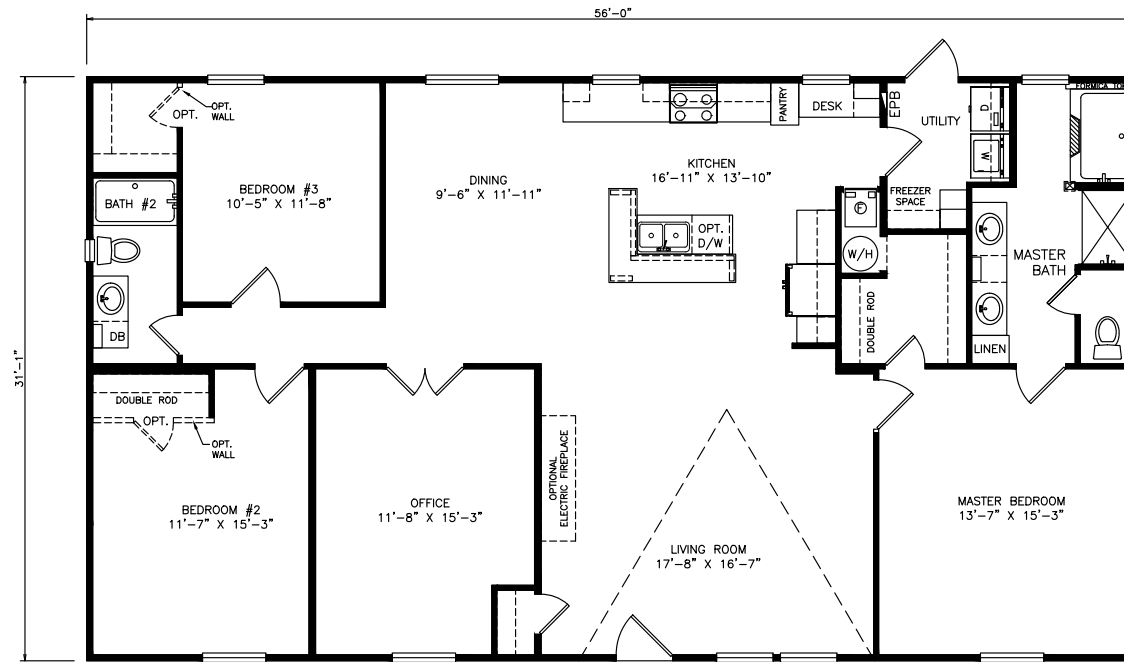

# Danwood

Classic Series - Multi Section

1,746 SQ. FT. (Approximate) 3 Bedrooms, 2 Baths

Last Updated: 6-17-21

**FACTORY EXPO OUTLET CENTER**

5757 S. Palo Verde Rd., #202  
Tucson, AZ 85706

**FactoryBuiltHomesDirect.com | 1-800-965-2781**