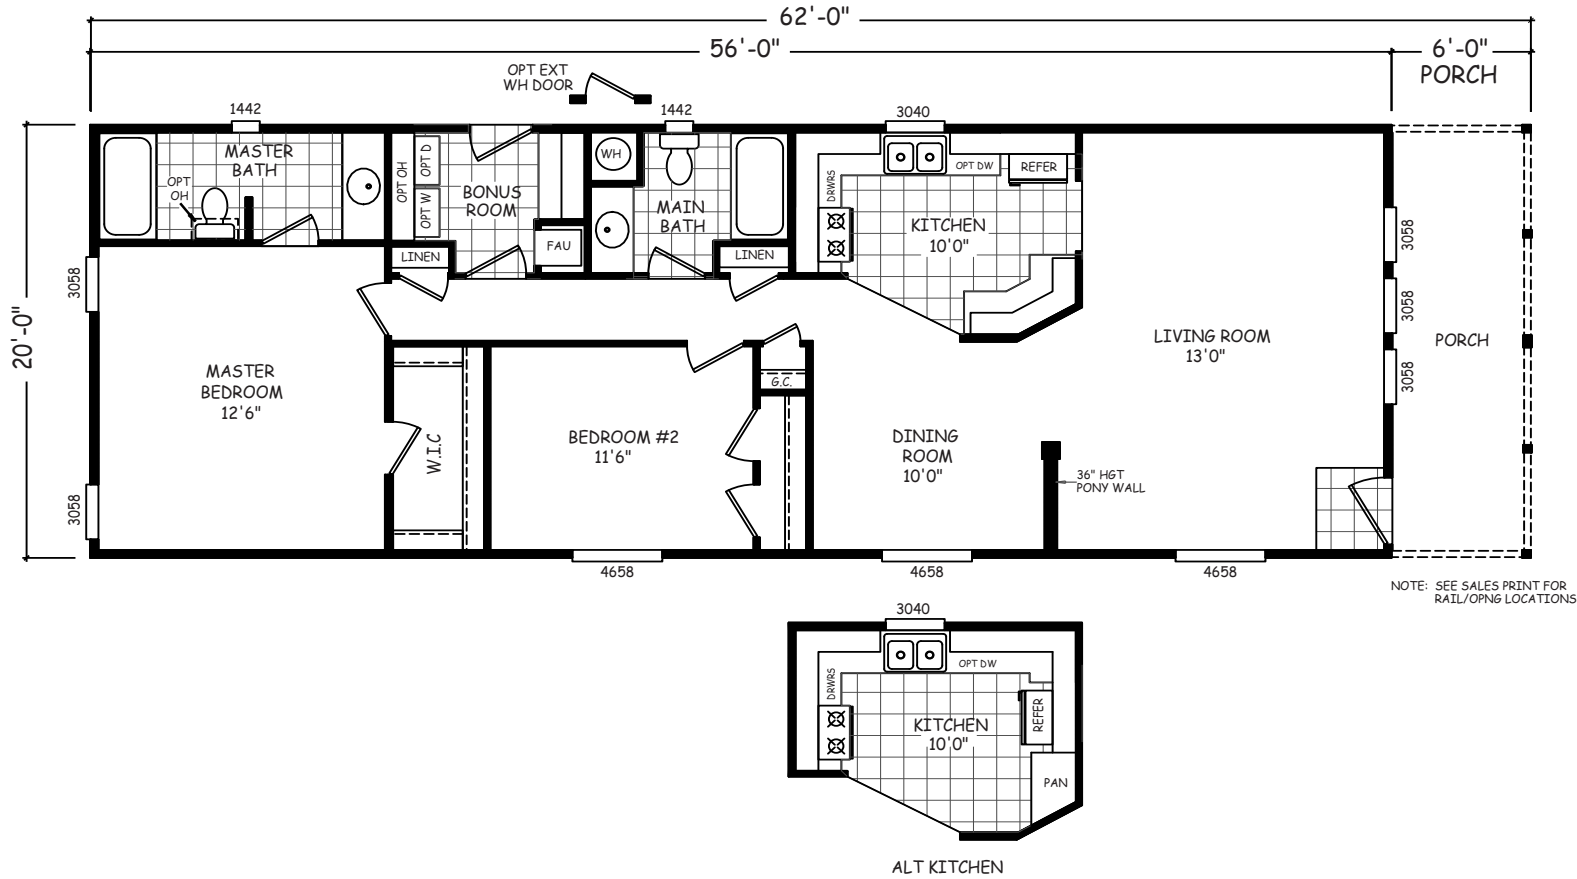

# Yellow Leaf

GS Series

1,240 SQ. FT. (Approximate) 2 Bedroom, 2 Bath

Last Updated: 9-30-20

**FACTORY EXPO OUTLET CENTER**  
 5757 S. Palo Verde Rd., Suite 202  
 Tucson, AZ 85706

**FactoryBuiltHomesDirect.com | 1-800-965-2781**