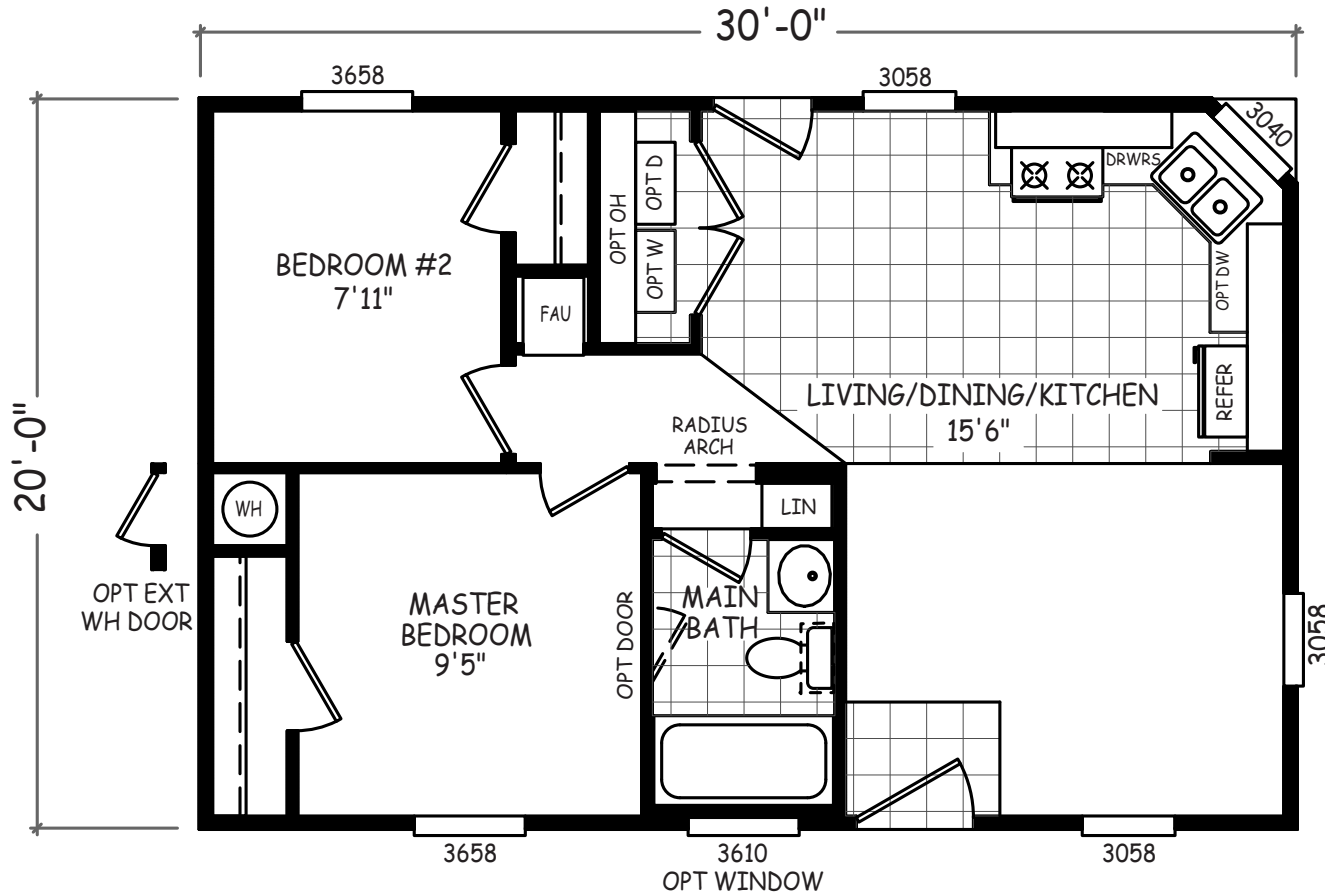

Wolfden

GS Series

600 SQ. FT. (Approximate) 2 Bedroom, 1 Bath

Last Updated: 9-30-20

FACTORY EXPO OUTLET CENTER
5757 S. Palo Verde Rd., Suite 202
Tucson, AZ 85706

FactoryBuiltHomesDirect.com | 1-800-965-2781