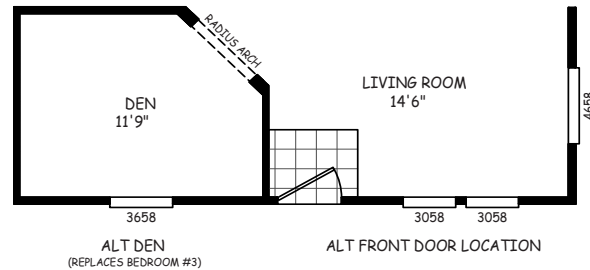

# Snowberry

GS Series

1,037 SQ. FT. (Approximate) 3 Bedroom, 2 Bath

Last Updated: 9-30-20

**FACTORY EXPO OUTLET CENTER**  
5757 S. Palo Verde Rd., Suite 202  
Tucson, AZ 85706

**FactoryBuiltHomesDirect.com | 1-800-965-2781**