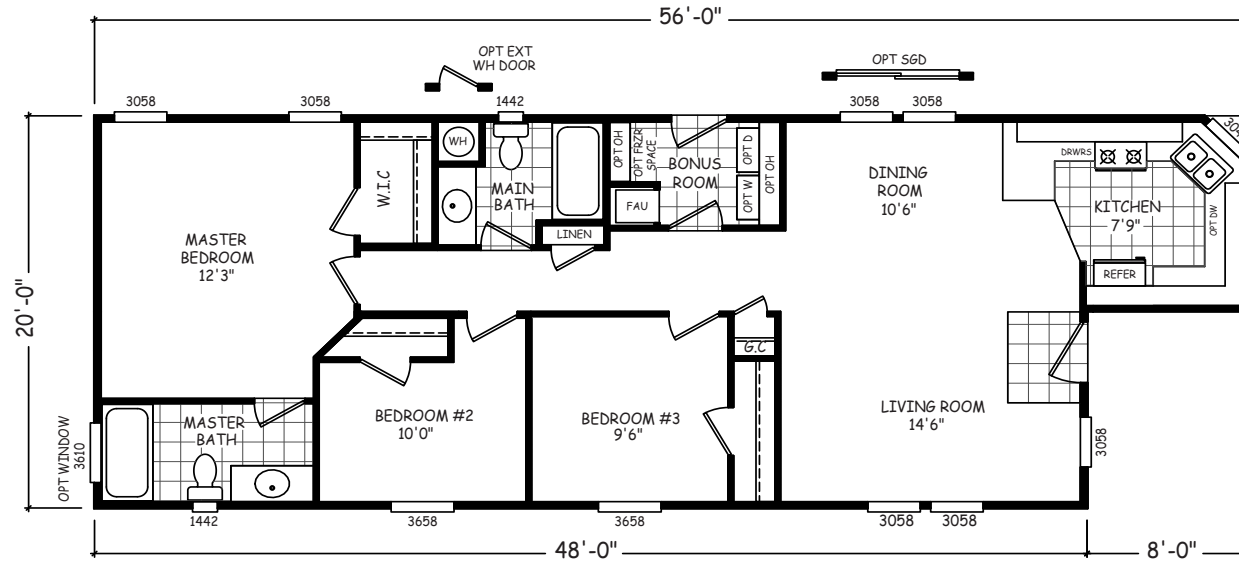

# Snowberry

GS Series

1,037 SQ. FT. (Approximate) 3 Bedroom, 2 Bath

Last Updated: 9-30-20

**FACTORY EXPO OUTLET CENTER**  
5757 S. Palo Verde Rd., Suite 202  
Tucson, AZ 85706

**FactoryBuiltHomesDirect.com | 1-800-965-2781**