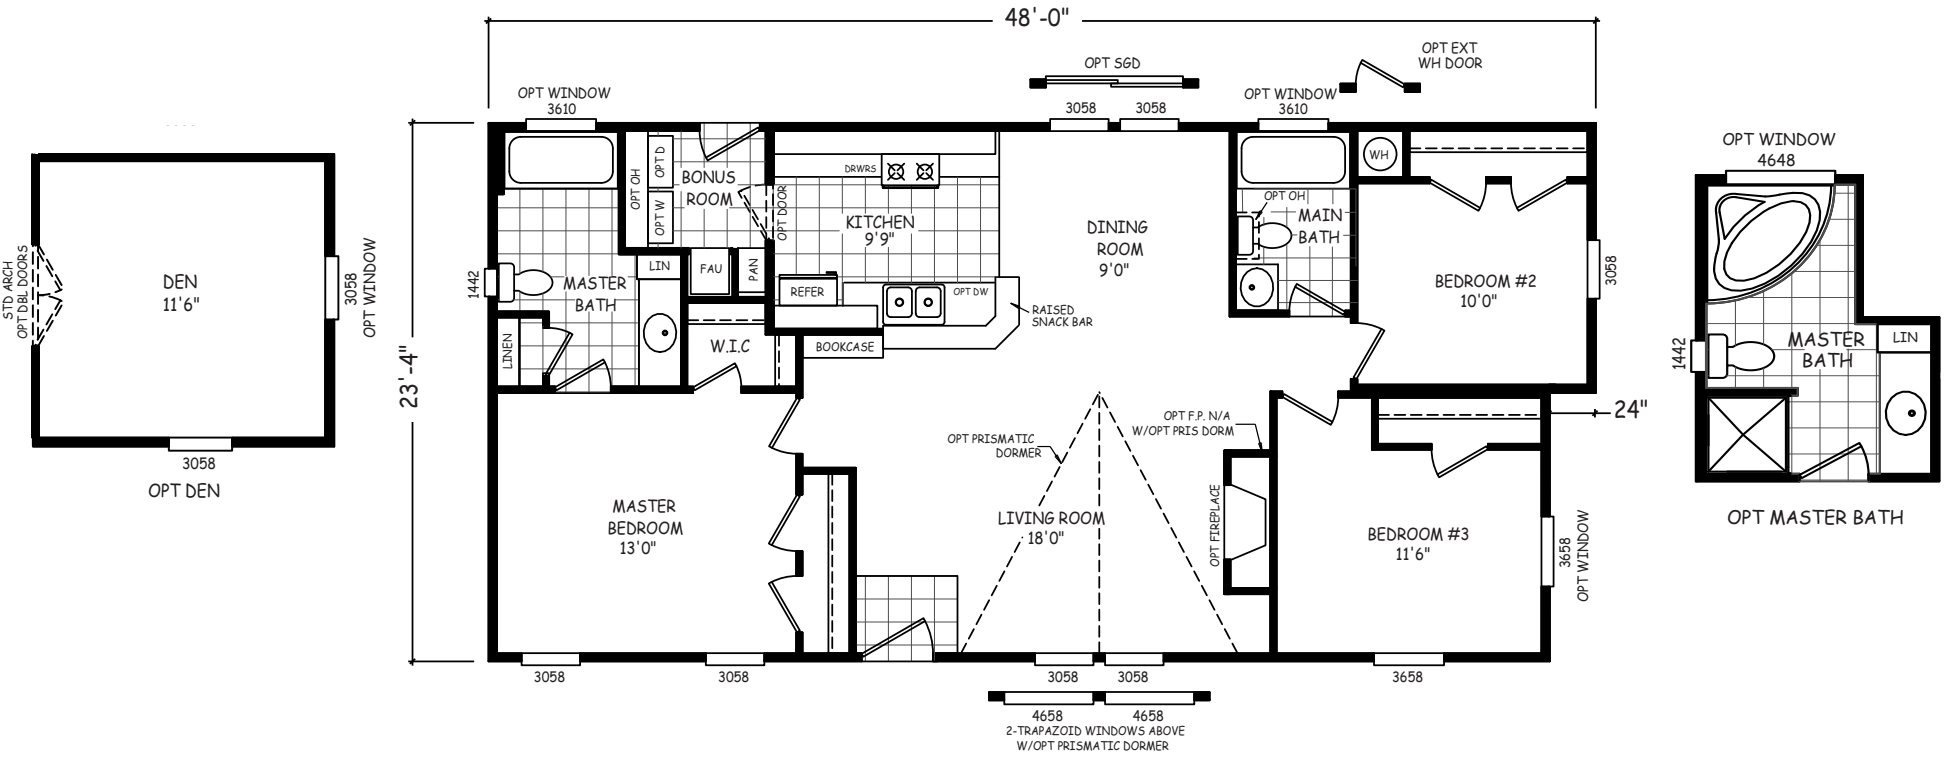

# River Rock

GS Series

1,096 SQ. FT. (Approximate) 3 Bedroom, 2 Bath

Last Updated: 9-30-20

**FACTORY EXPO OUTLET CENTER**  
 5757 S. Palo Verde Rd., Suite 202  
 Tucson, AZ 85706

**FactoryBuiltHomesDirect.com | 1-800-965-2781**