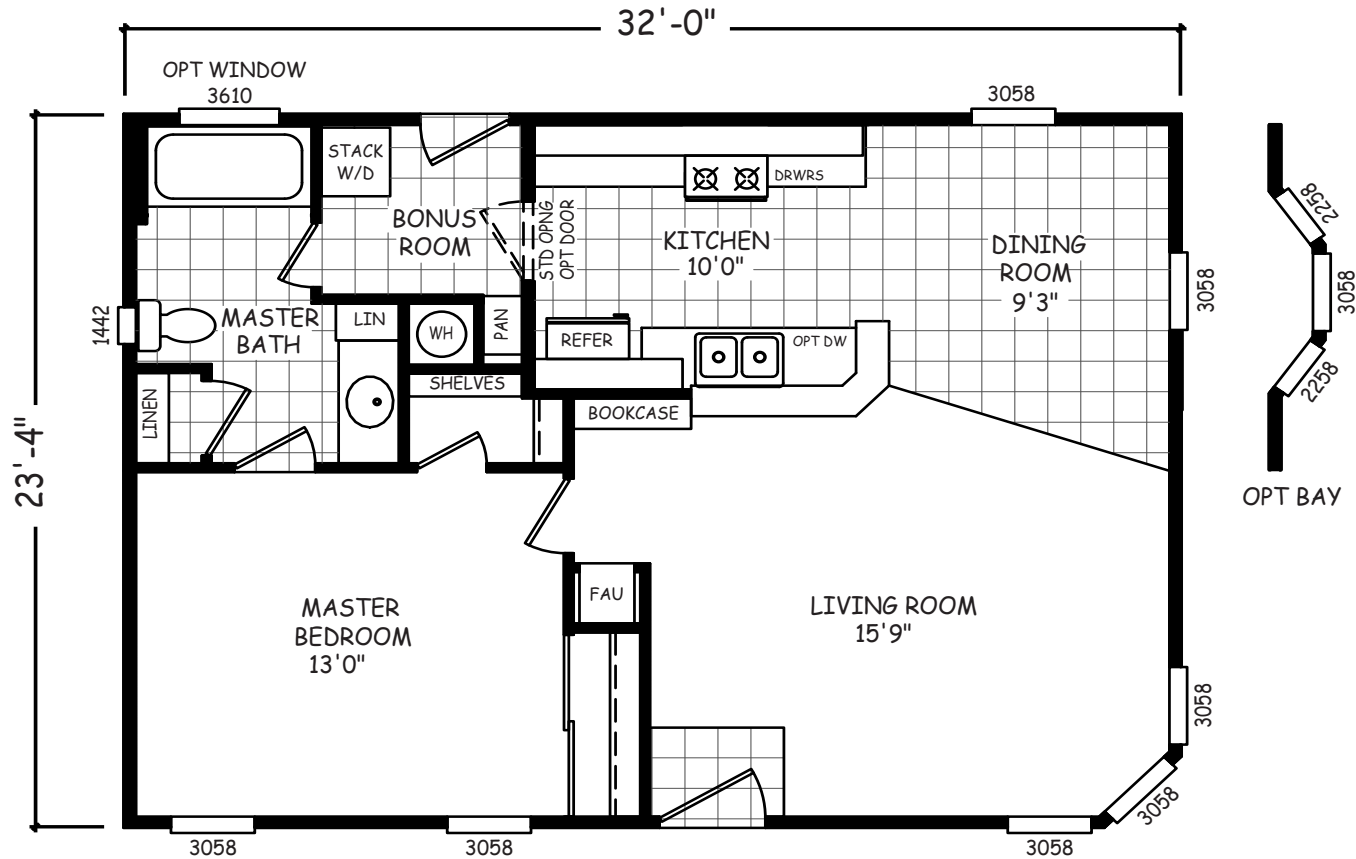

Nighthawk

GS Series

747 SQ. FT. (Approximate) 1 Bedroom, 1 Bath

Last Updated: 9-30-20

FACTORY EXPO OUTLET CENTER
5757 S. Palo Verde Rd., Suite 202
Tucson, AZ 85706

FactoryBuiltHomesDirect.com | 1-800-965-2781