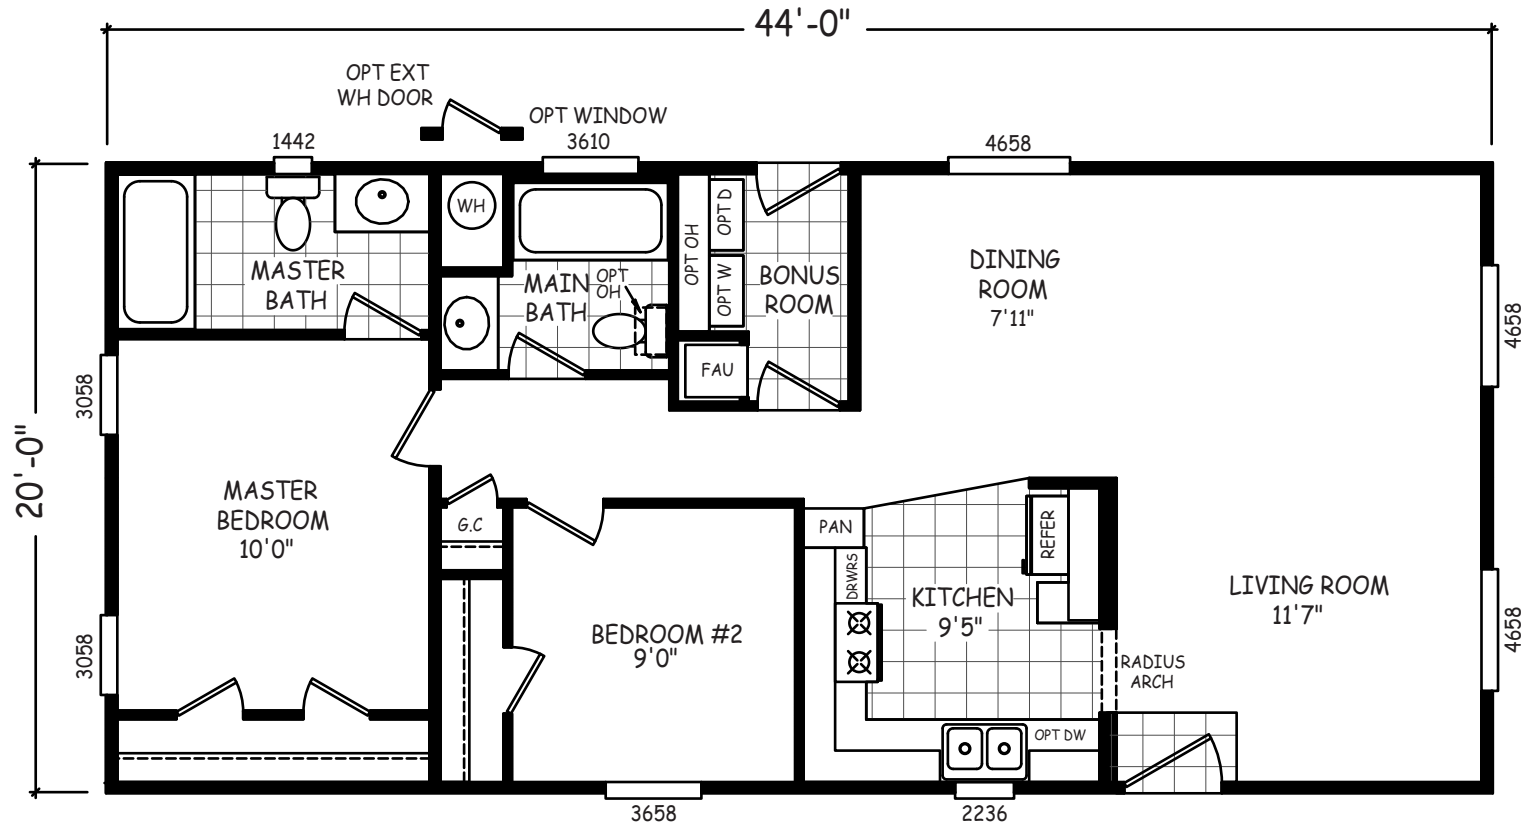

Green Meadows

GS Series

880 SQ. FT. (Approximate) 2 Bedroom, 2 Bath

Last Updated: 9-30-20

FACTORY EXPO OUTLET CENTER
 5757 S. Palo Verde Rd., Suite 202
 Tucson, AZ 85706

FactoryBuiltHomesDirect.com | 1-800-965-2781