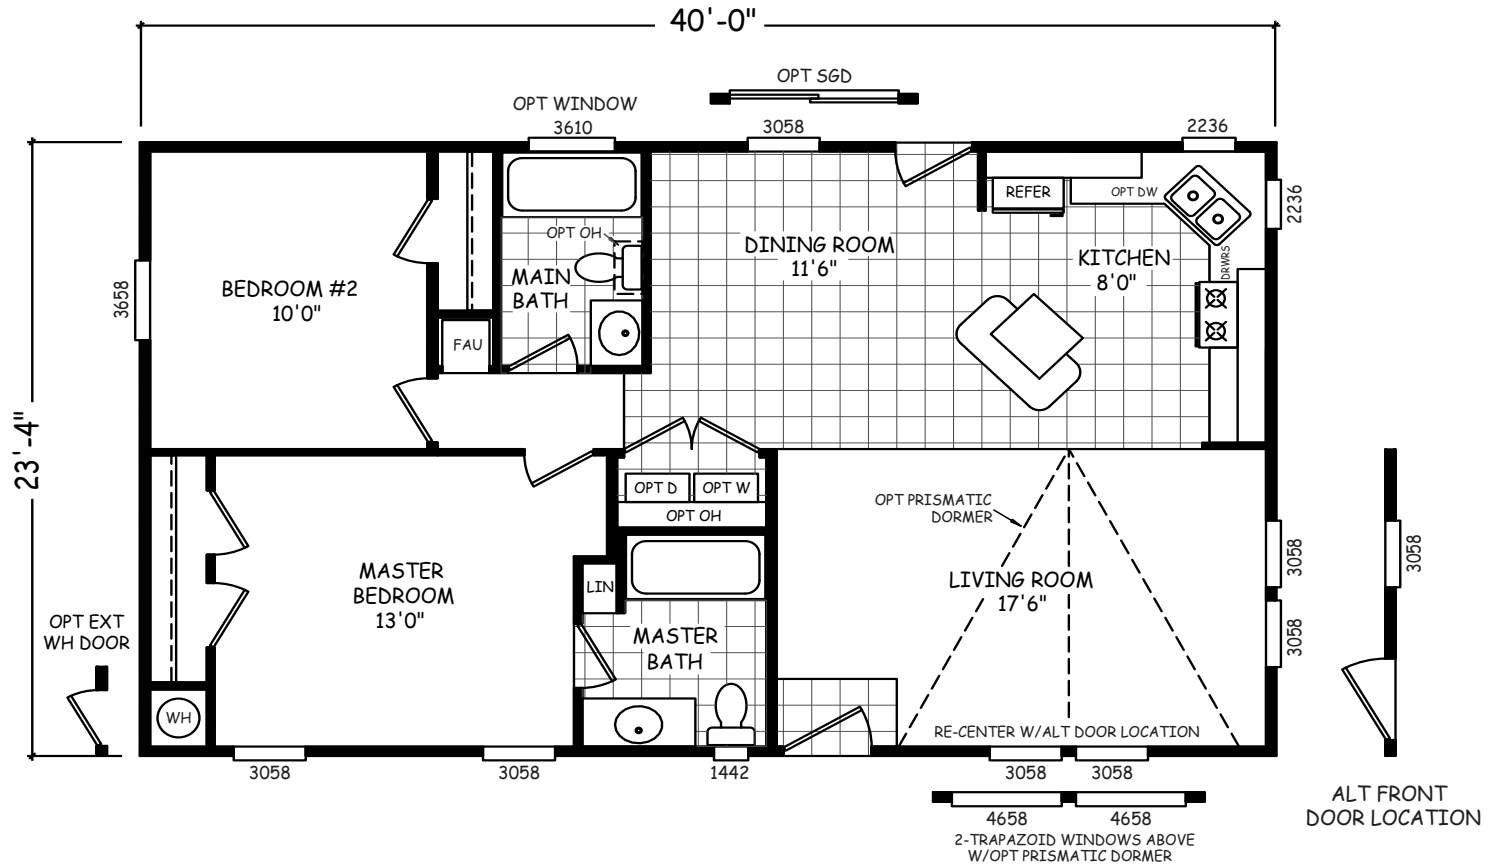

# Englar

GS Series

933 SQ. FT. (Approximate) 2 Bedroom, 2 Bath

Last Updated: 9-30-20

**FACTORY EXPO OUTLET CENTER**  
5757 S. Palo Verde Rd., Suite 202  
Tucson, AZ 85706

**FactoryBuiltHomesDirect.com | 1-800-965-2781**