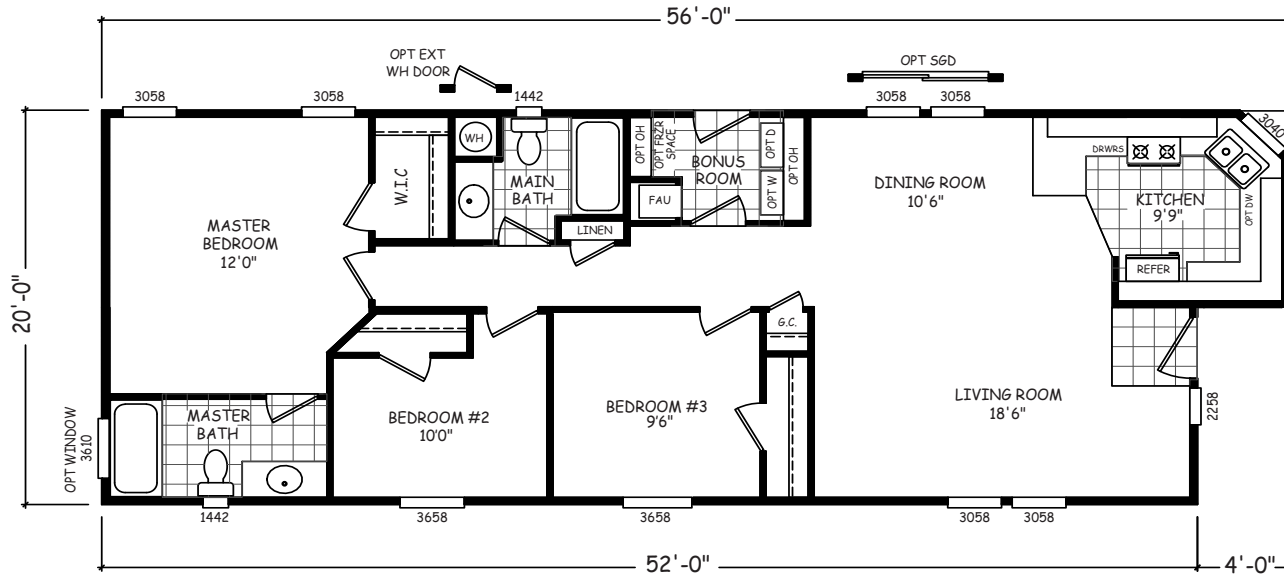

Dibble

GS Series

1,077 SQ. FT. (Approximate) 3 Bedroom, 2 Bath

Last Updated: 9-30-20

FACTORY EXPO OUTLET CENTER
5757 S. Palo Verde Rd., Suite 202
Tucson, AZ 85706

FactoryBuiltHomesDirect.com | 1-800-965-2781