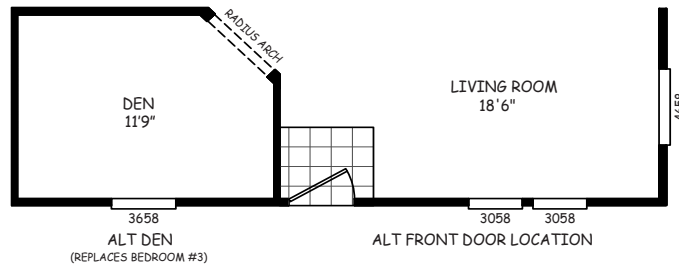

Dibble

GS Series

1,077 SQ. FT. (Approximate) 3 Bedroom, 2 Bath

Last Updated: 9-30-20

FACTORY EXPO OUTLET CENTER
5757 S. Palo Verde Rd., Suite 202
Tucson, AZ 85706

FactoryBuiltHomesDirect.com | 1-800-965-2781