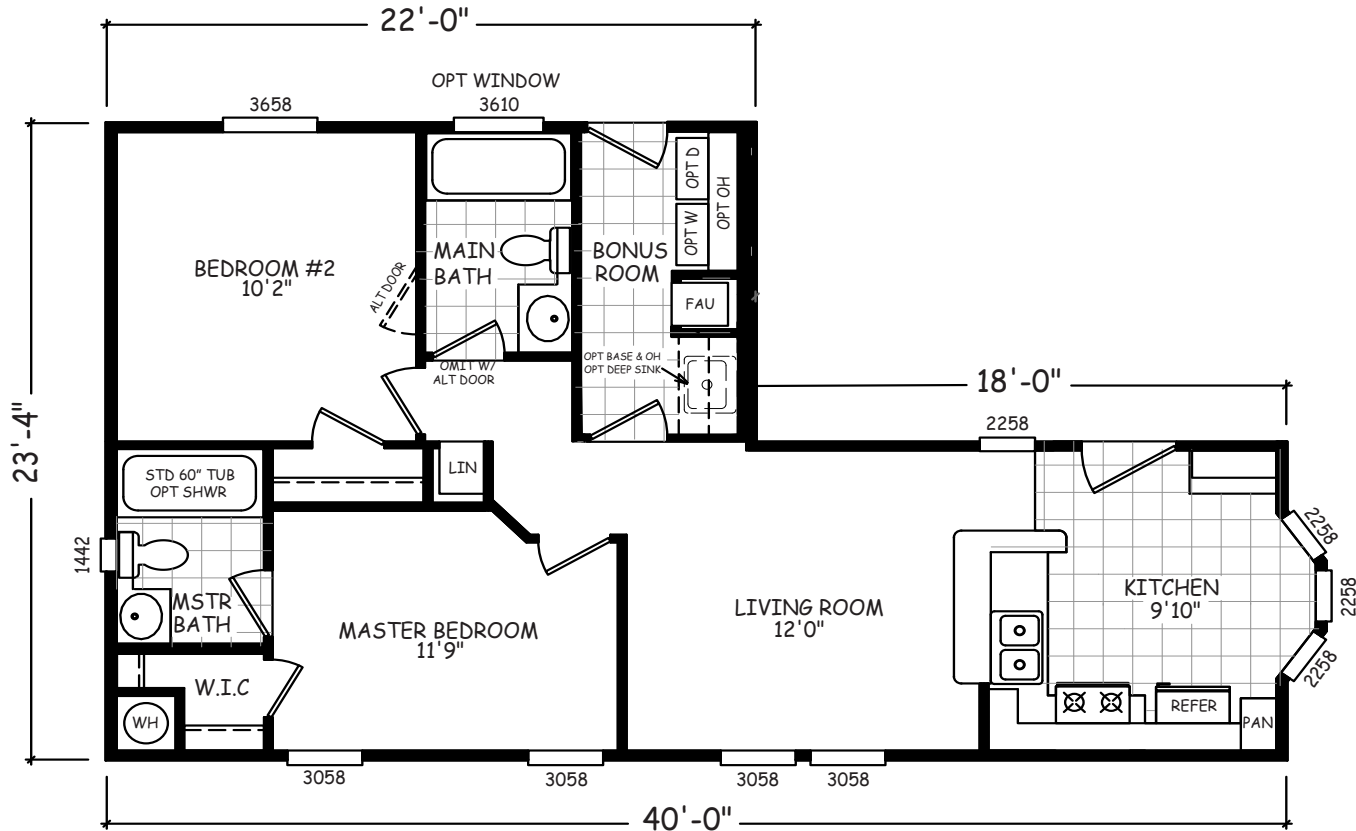

Daisy

GS Series

730 SQ. FT. (Approximate) 2 Bedroom, 2 Bath

Last Updated: 9-30-20

FACTORY EXPO OUTLET CENTER
5757 S. Palo Verde Rd., Suite 202
Tucson, AZ 85706

FactoryBuiltHomesDirect.com | 1-800-965-2781

IMPORTANT: Alta Cima Corp reserves the right to modify, cancel or substitute products or features of this event at any time without prior notice or obligation. Pictures and other promotional materials are representative and may depict or contain floor plans, square footages, elevations, options, upgrades, extra design features, decorations, floor coverings, specialty light fixtures, custom paint and wall coverings, window treatments, landscaping, sound and alarm systems, furnishings, appliances, and other designer/decorator features and amenities that are not included as part of the home and/or may not be available at all locations. Home, pricing and community information is subject to change, and homes to prior sale, at any time without notice or obligation. ©2020 Alta Cima Corp. All rights reserved.