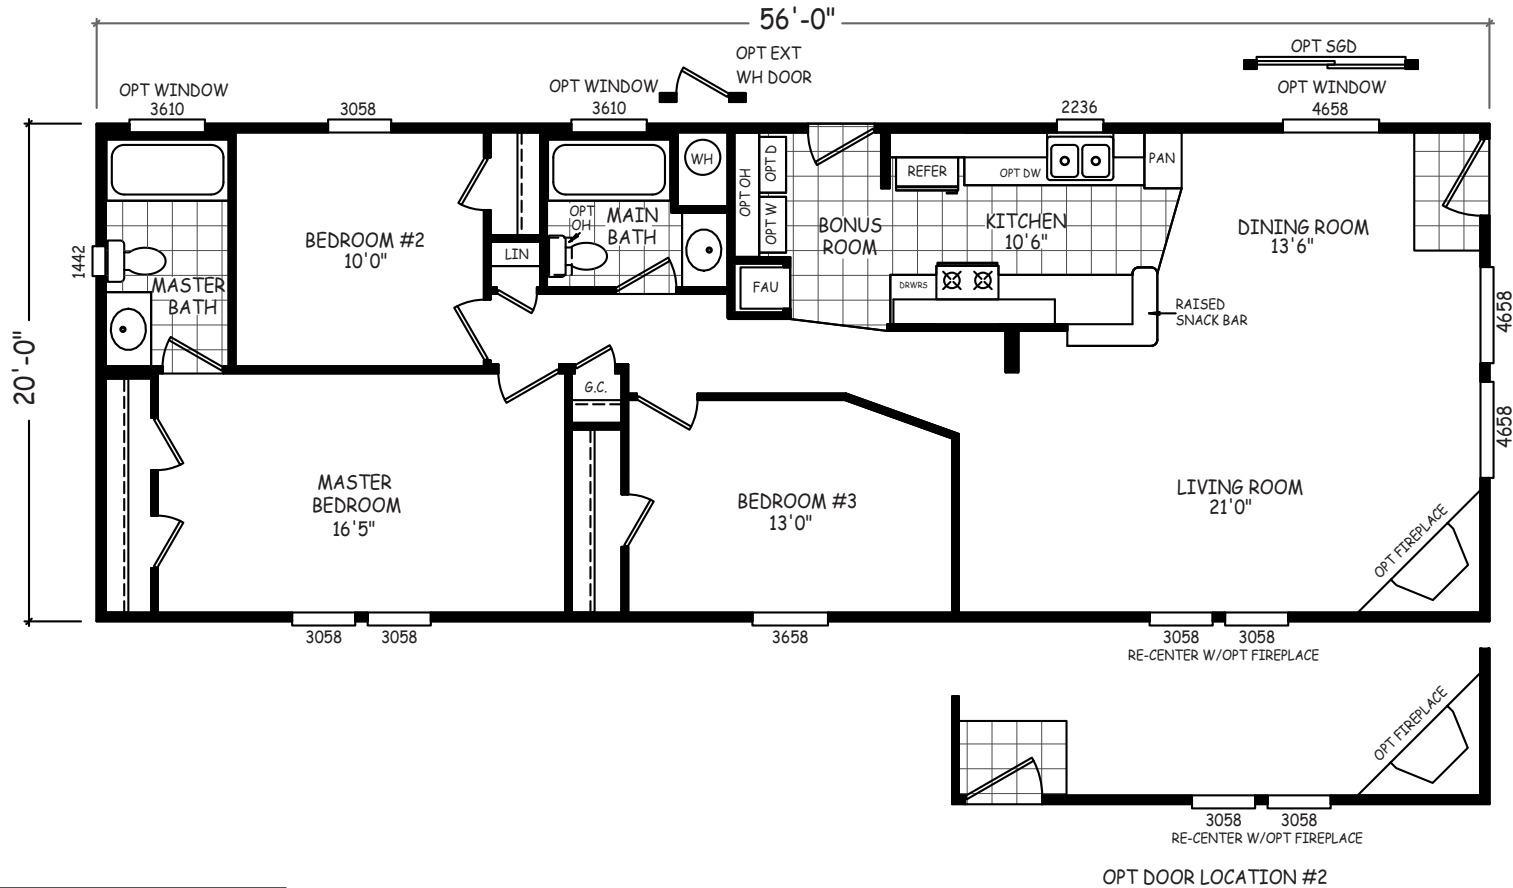

# Brengman

GS Series

1,120 SQ. FT. (Approximate) 3 Bedroom, 2 Bath

Last Updated: 9-30-20

**FACTORY EXPO OUTLET CENTER**  
5757 S. Palo Verde Rd., Suite 202  
Tucson, AZ 85706

**FactoryBuiltHomesDirect.com | 1-800-965-2781**