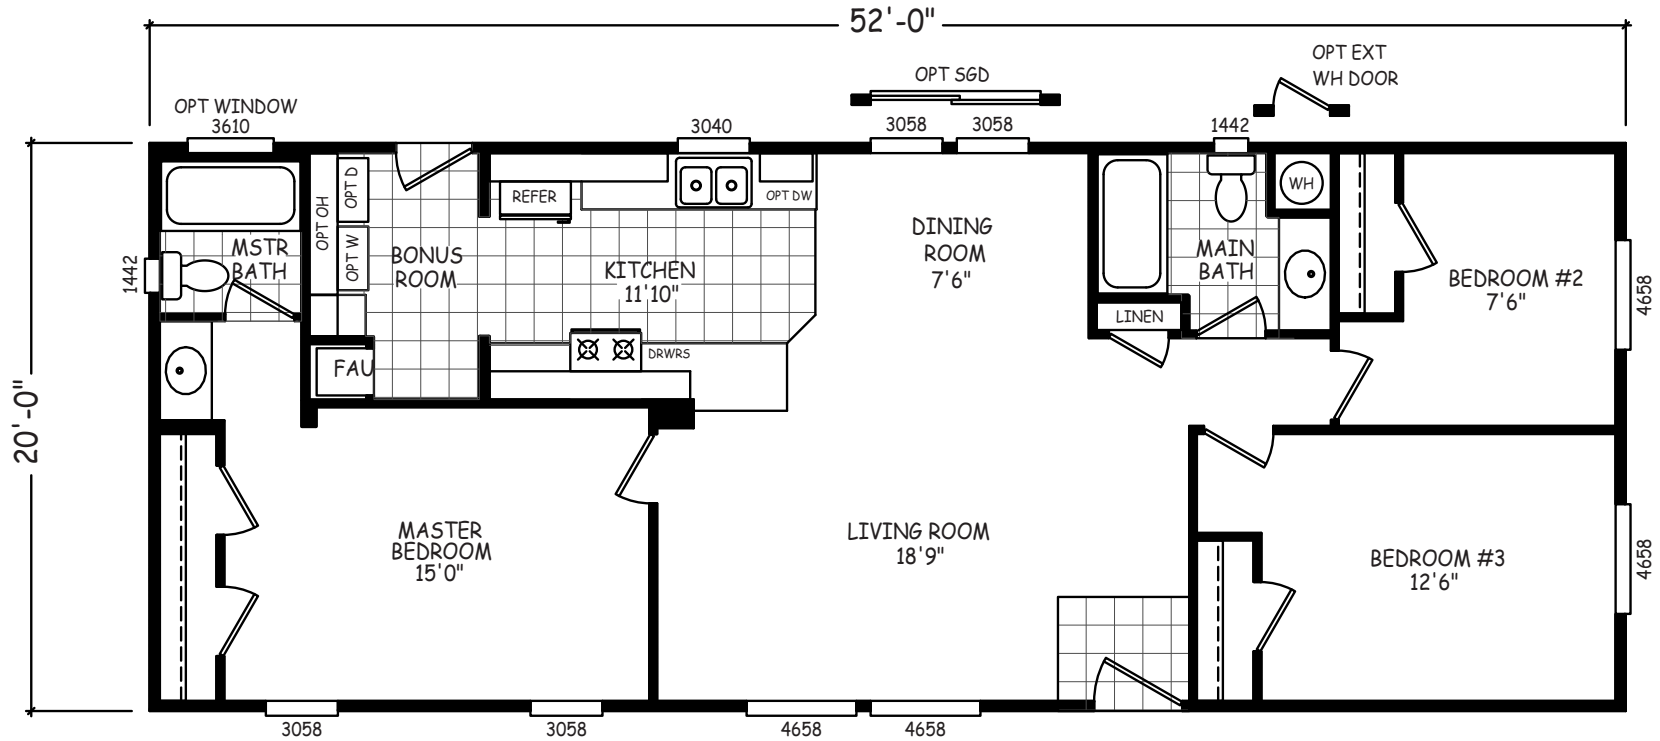

Barnsley

GS Series

1,040 SQ. FT. (Approximate) 3 Bedroom, 2 Bath

Last Updated: 9-30-20

FACTORY EXPO OUTLET CENTER
5757 S. Palo Verde Rd., Suite 202
Tucson, AZ 85706

FactoryBuiltHomesDirect.com | 1-800-965-2781