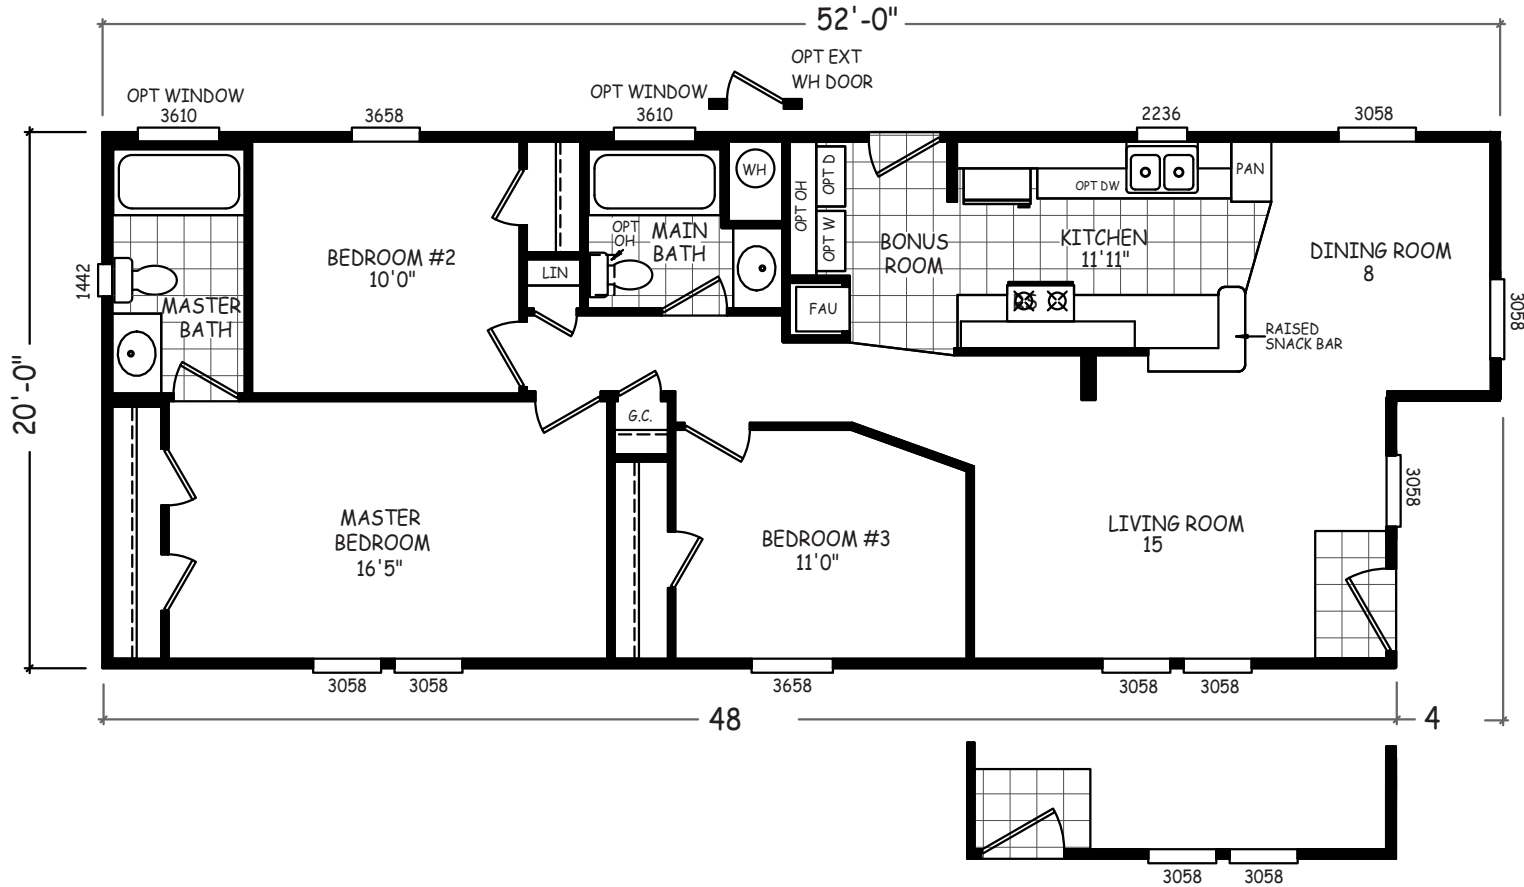

Aspen Hollow

GS Series

1,000 SQ. FT. (Approximate) 3 Bedroom, 2 Bath

Last Updated: 9-30-20

FACTORY EXPO OUTLET CENTER
5757 S. Palo Verde Rd., Suite 202
Tucson, AZ 85706

FactoryBuiltHomesDirect.com | 1-800-965-2781