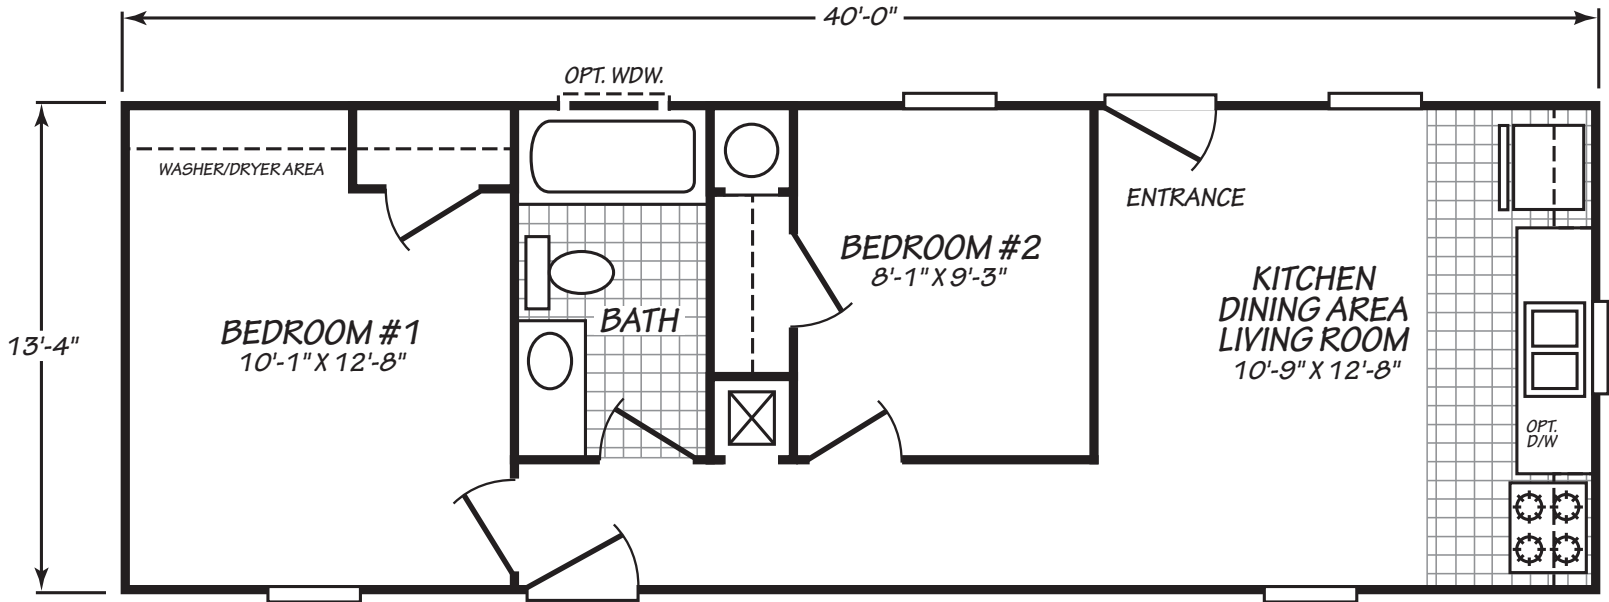

Econo 2

Canyon Lake Series

2 Bedroom, 1 Bath
Approx. 533 Sq. Ft.

Last Updated: 9-10-20

I authorize Factory Expo Outlet Center to build my house, per this plan.

X _____
Customer Signature/Date

Important: Due to our policy of continual improvement, all information in our brochures may vary from actual home. The right is reserved to make changes at any time, without notice or obligation, in colors, materials, specifications, processes, and models. All dimensions and square footage calculations are nominal and approximate figures. Please check with your local sales associate for specific and current information.