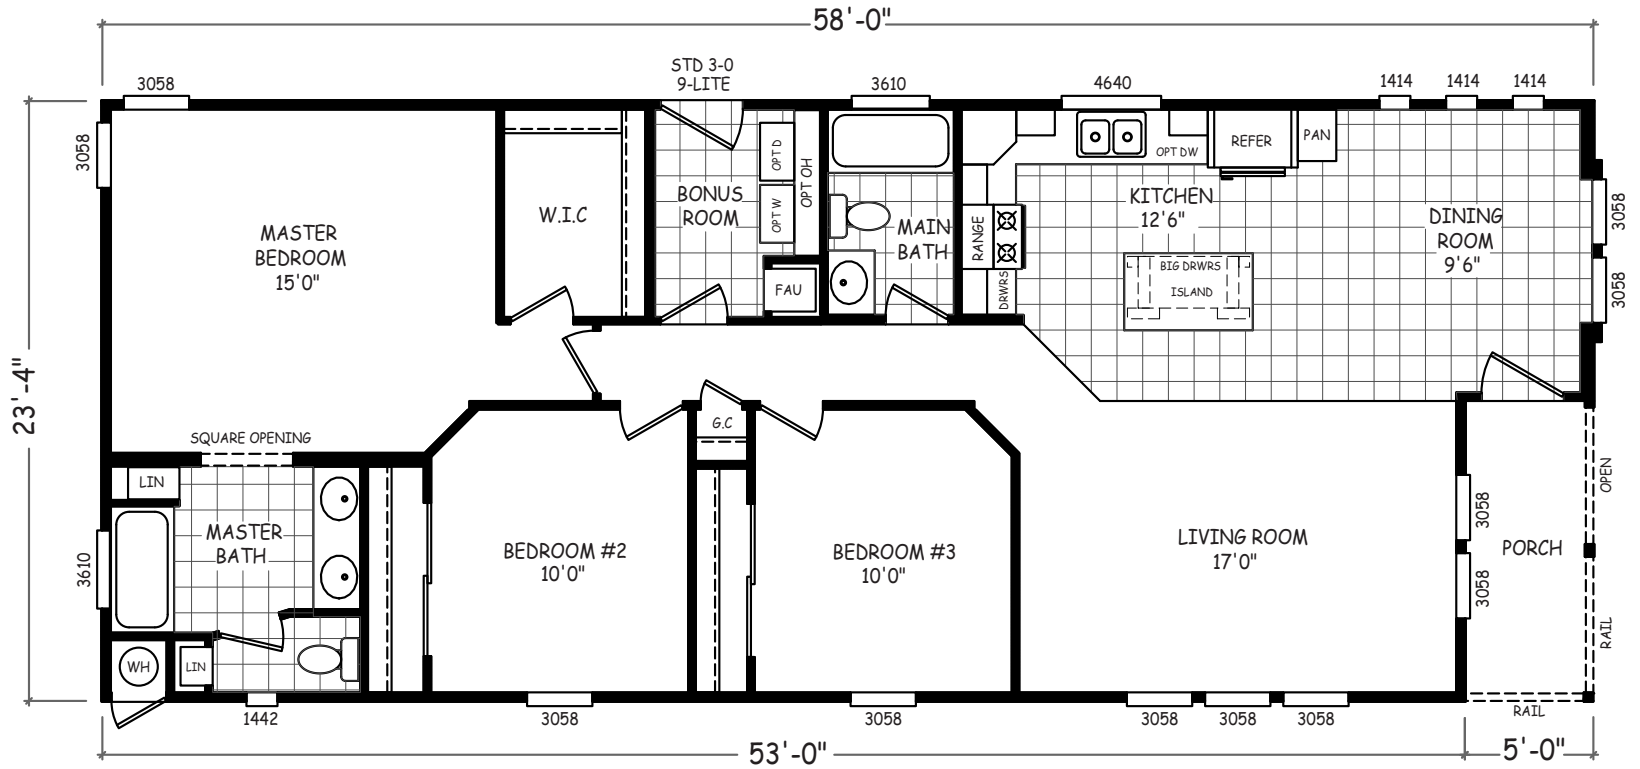

Lanett

Sedona Ridge Series

3 Bedroom, 2 Bath
Approx. 1353 Sq. Ft.

Last Updated: 8-25-20

I authorize Factory Expo Outlet Center to build my house, per this plan.

X _____
Customer Signature/Date

Important: Due to our policy of continual improvement, all information in our brochures may vary from actual home. The right is reserved to make changes at any time, without notice or obligation, in colors, materials, specifications, processes, and models. All dimensions and square footage calculations are nominal and approximate figures. Please check with your local sales associate for specific and current information.