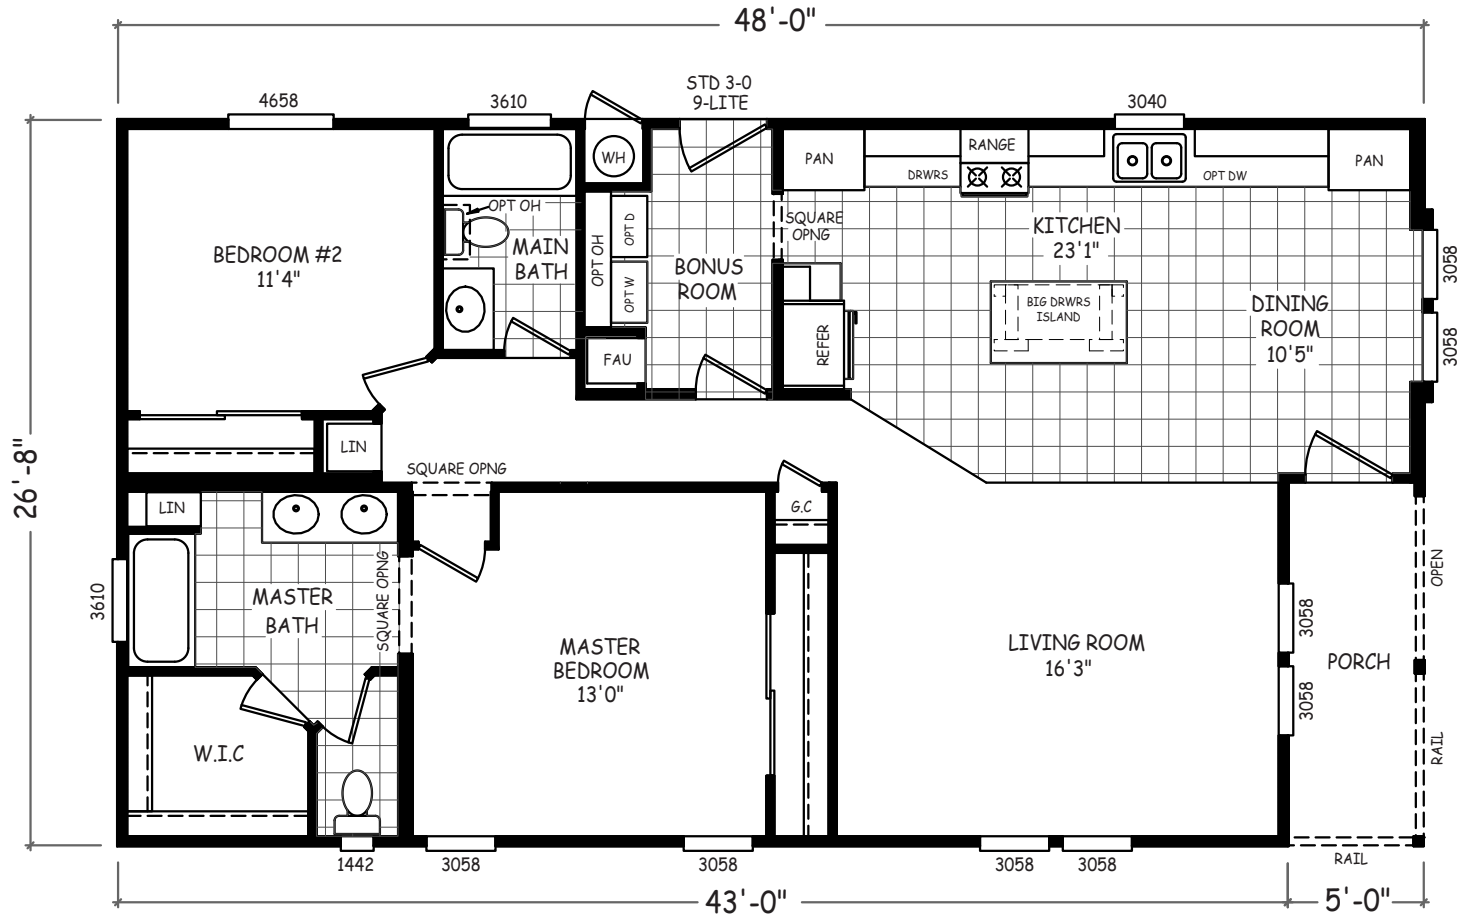

Kinsey

Sedona Ridge Series

2 Bedroom, 2 Bath
Approx. 1280 Sq. Ft.

Last Updated: 8-25-20

I authorize Factory Expo Outlet Center to build my house, per this plan.

X _____

Customer Signature/Date

Important: Due to our policy of continual improvement, all information in our brochures may vary from actual home. The right is reserved to make changes at any time, without notice or obligation, in colors, materials, specifications, processes, and models. All dimensions and square footage calculations are nominal and approximate figures. Please check with your local sales associate for specific and current information.