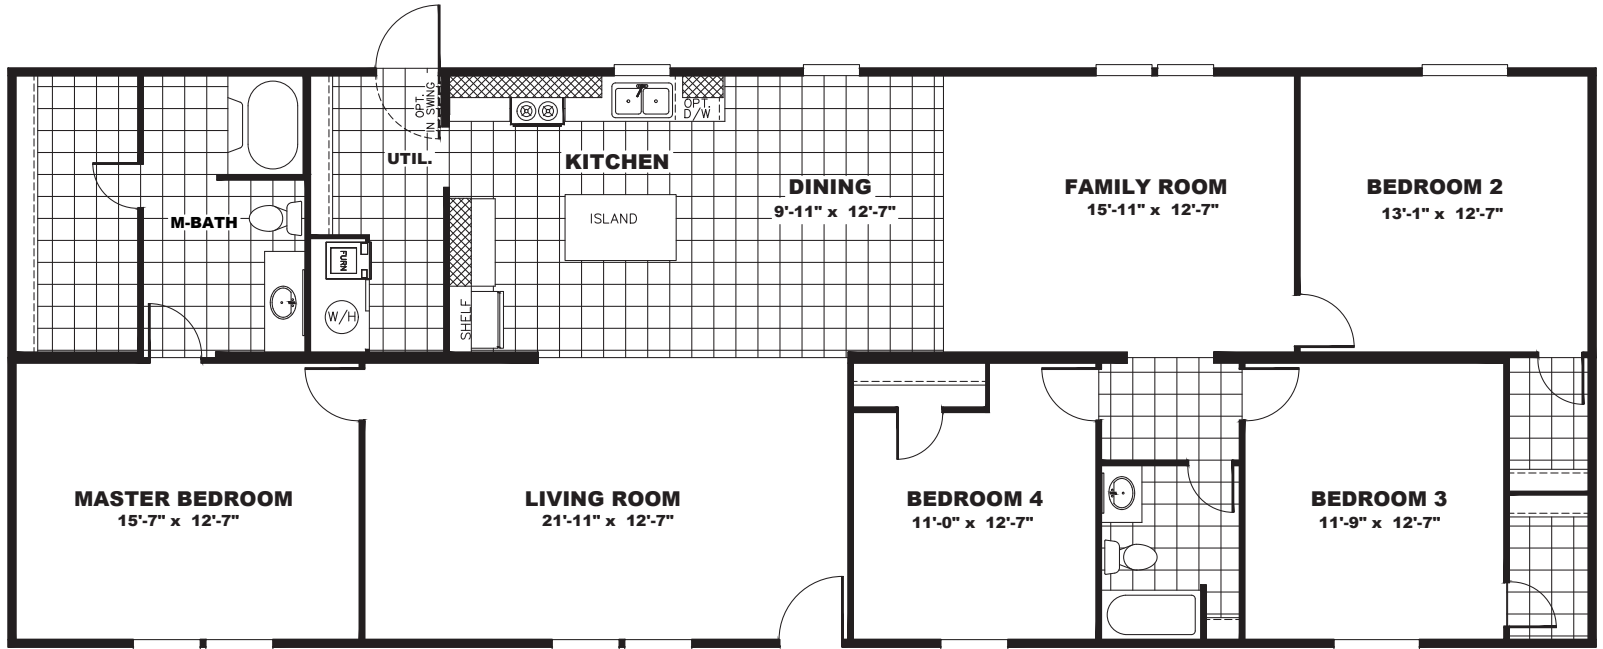

Oleno

TRU Homes Series - Doublewides

4 Bedrooms, 2 Baths
Approx. 1,896 Sq. Ft.

Last Updated: 11-5-19

I authorize Factory Expo Outlet Center to build my house, per this plan.

X _____

Customer Signature/Date

Important: Due to our policy of continual improvement, all information in our brochures may vary from actual home. The right is reserved to make changes at any time, without notice or obligation, in colors, materials, specifications, processes, and models. All dimensions and square footage calculations are nominal and approximate figures. Please check with your local sales associate for specific and current information.