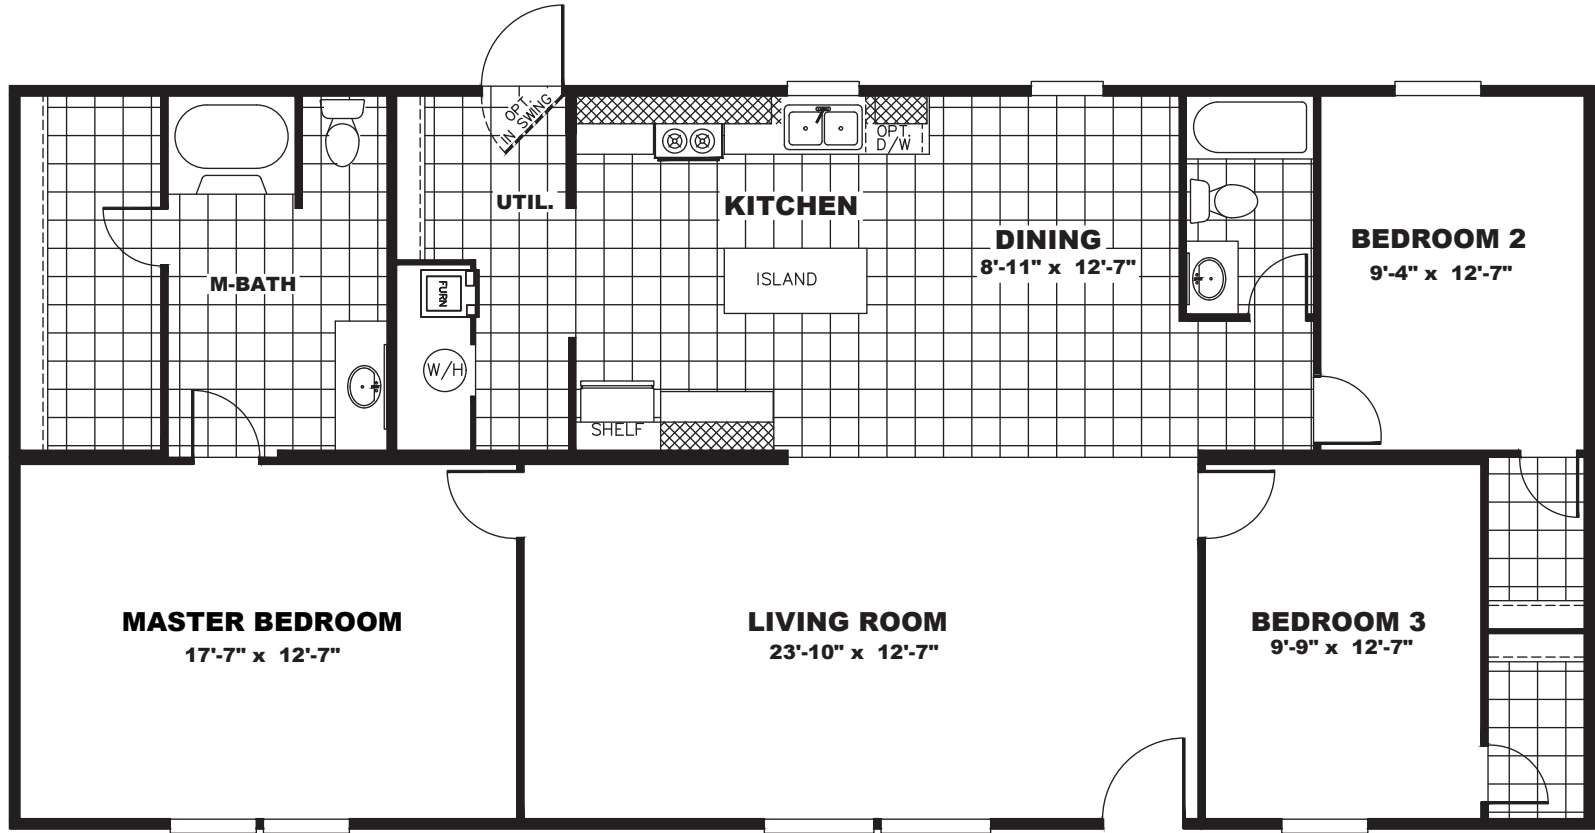

# Hazen

TRU Homes Series - Doublewides

3 Bedrooms, 2 Baths  
Approx. 1,475 Sq. Ft.

Last Updated: 11-5-19

I authorize Factory Expo Outlet Center to build my house, per this plan.

X \_\_\_\_\_

Customer Signature/Date