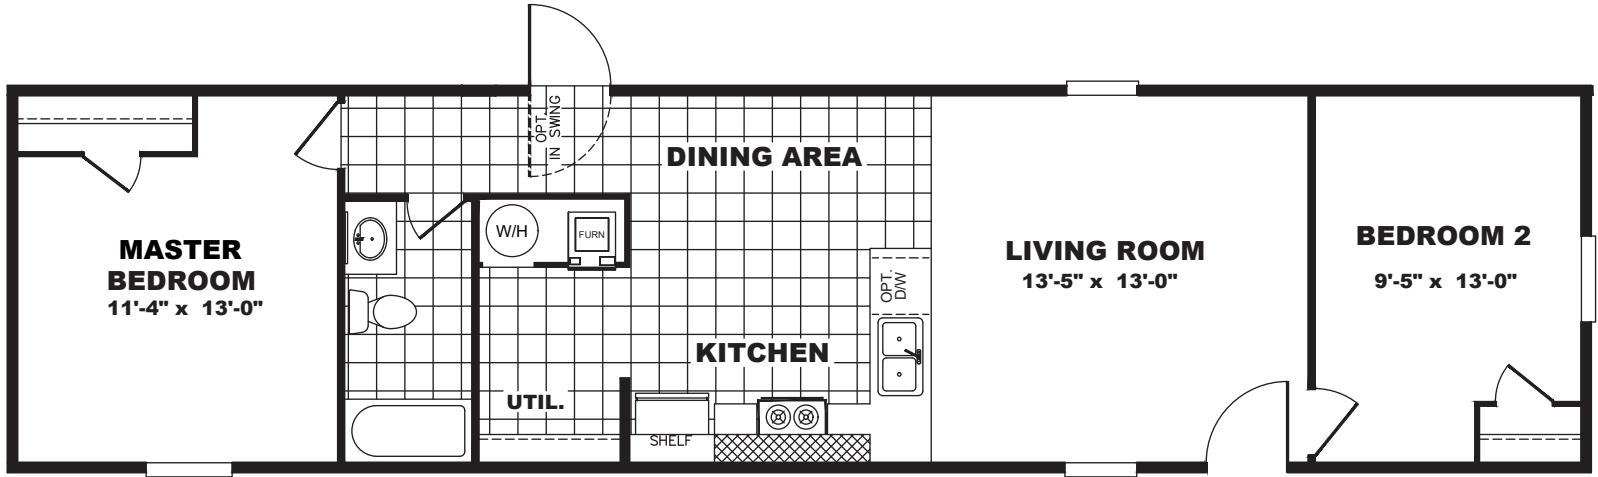

Edson

TRU Homes Series - Singlewides

2 Bedrooms, 1 Bath
Approx. 765 Sq. Ft.

Last Updated: 11-5-19

I authorize Factory Expo Outlet Center to build my house, per this plan.

X _____

Customer Signature/Date

Important: Due to our policy of continual improvement, all information in our brochures may vary from actual home. The right is reserved to make changes at any time, without notice or obligation, in colors, materials, specifications, processes, and models. All dimensions and square footage calculations are nominal and approximate figures. Please check with your local sales associate for specific and current information.