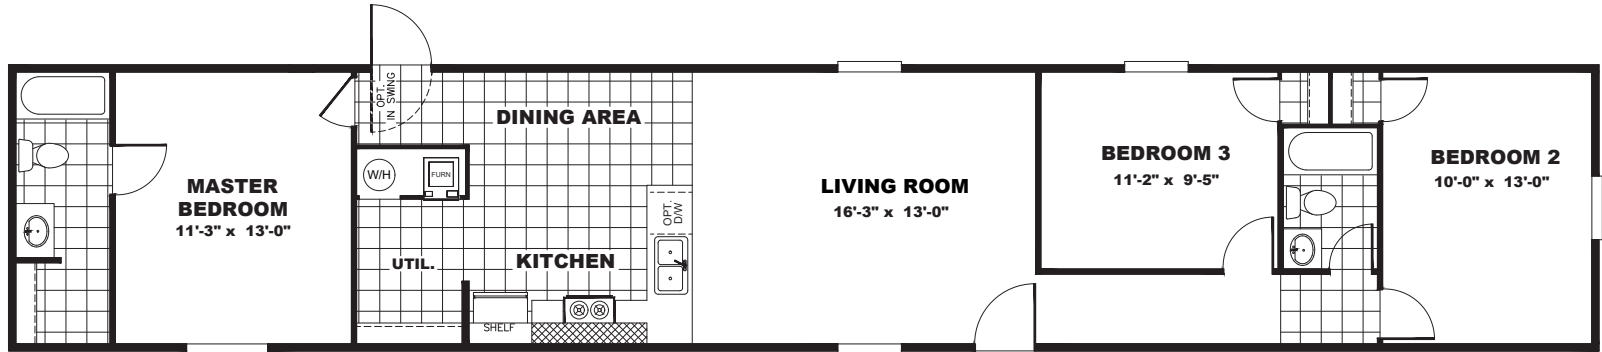

Cortez

TRU Homes Series - Singlewides

3 Bedrooms, 2 Baths
Approx. 1,039 Sq. Ft.

Last Updated: 11-5-19

I authorize Factory Expo Outlet Center to build my house, per this plan.

X _____

Customer Signature/Date