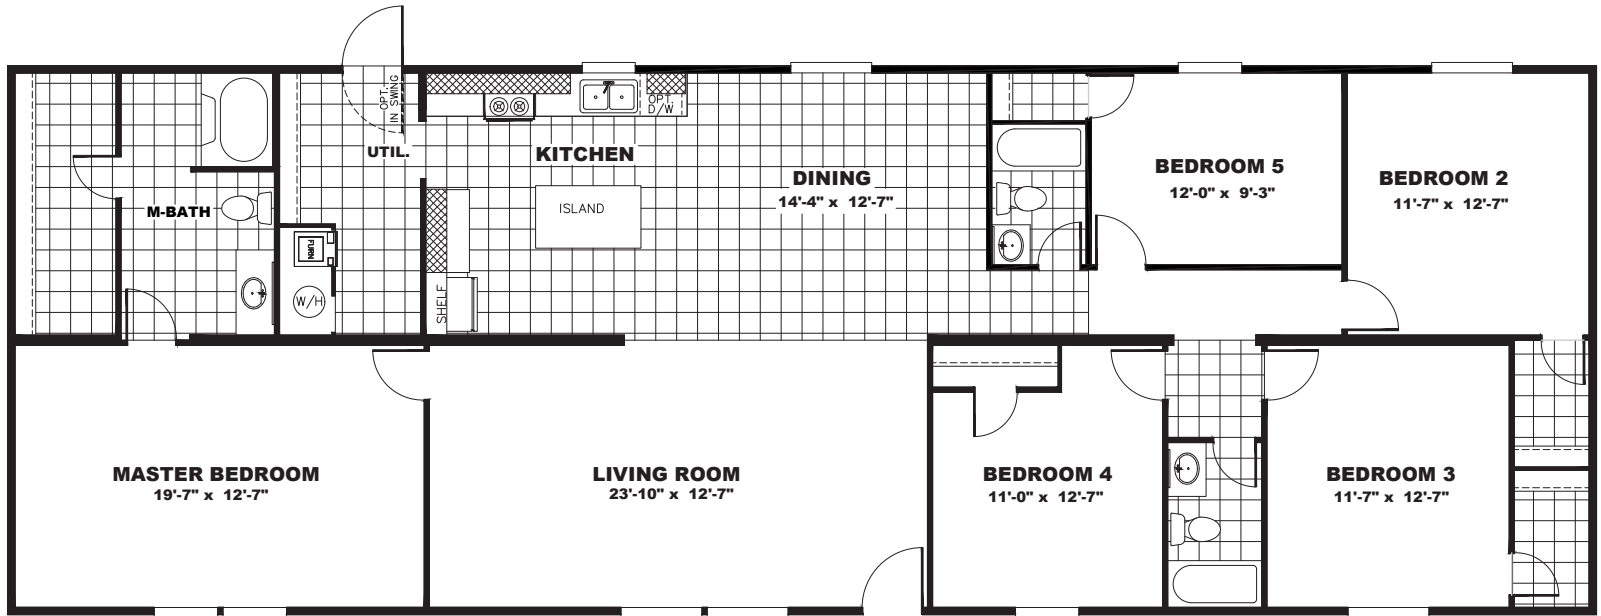

Caravelle

TRU Homes Series - Doublewides

5 Bedrooms, 3 Baths
Approx. 2,001 Sq. Ft.

Last Updated: 11-5-19

I authorize Factory Expo Outlet Center to build my house, per this plan.

X _____

Customer Signature/Date