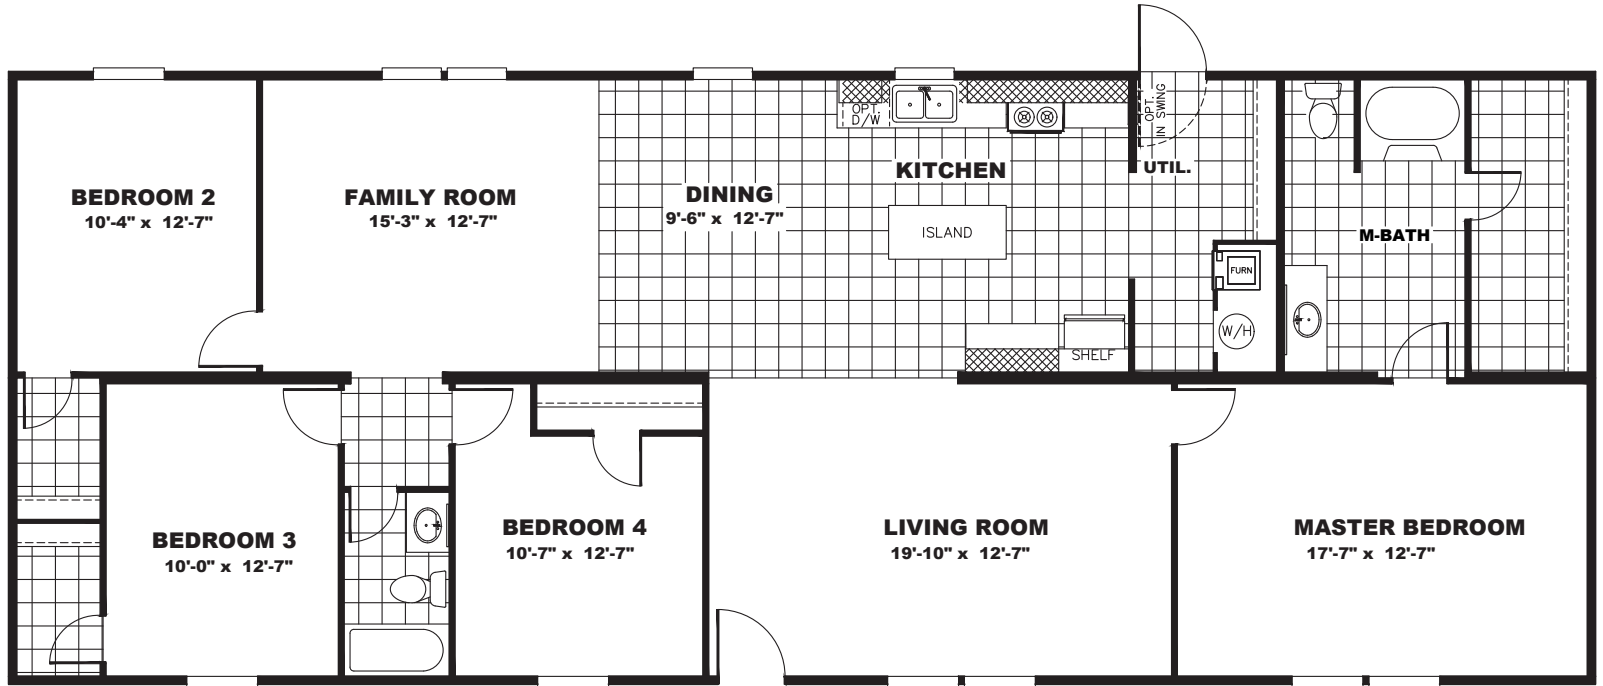

Beatrice

TRU Homes Series - Doublewides

4 Bedrooms, 2 Baths
Approx. 1,791 Sq. Ft.

Last Updated: 11-5-19

I authorize Factory Expo Outlet Center to build my house, per this plan.

X _____

Customer Signature/Date