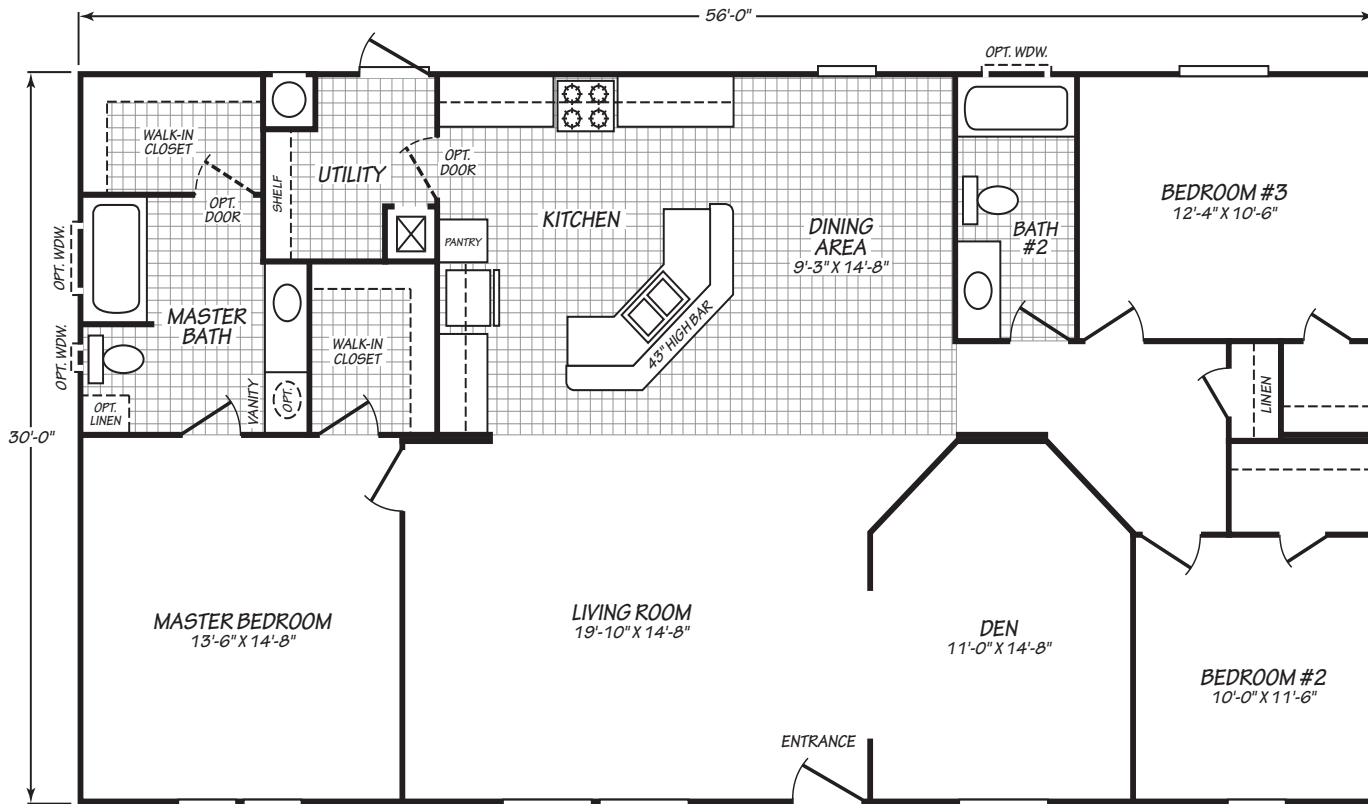

Vail

Canyon Lake Series

3 Bedroom, 2 Bath Approx. 1,680 Sq. Ft.

Last Updated: 4-12-17

Factory Expo
 "Factory Direct Value" OUTLET CENTER

5757 S. Palo Verde Rd., Suite 202
 Tucson, AZ 85706-7735

I authorize Factory Expo Outlet Center to build my house, per this plan.