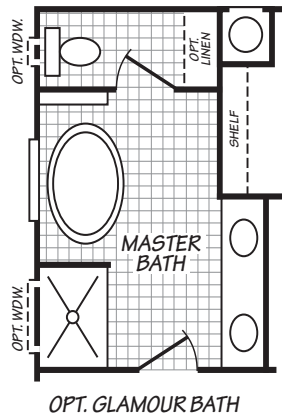

Vail

Canyon Lake Series

3 Bedroom, 2 Bath Approx. 1,680 Sq. Ft.

Last Updated: 4-12-17

Factory Expo
 "Factory Direct Value" OUTLET CENTER

5757 S. Palo Verde Rd., Suite 202
 Tucson, AZ 85706-7735

I authorize Factory Expo Outlet Center to build my house, per this plan.