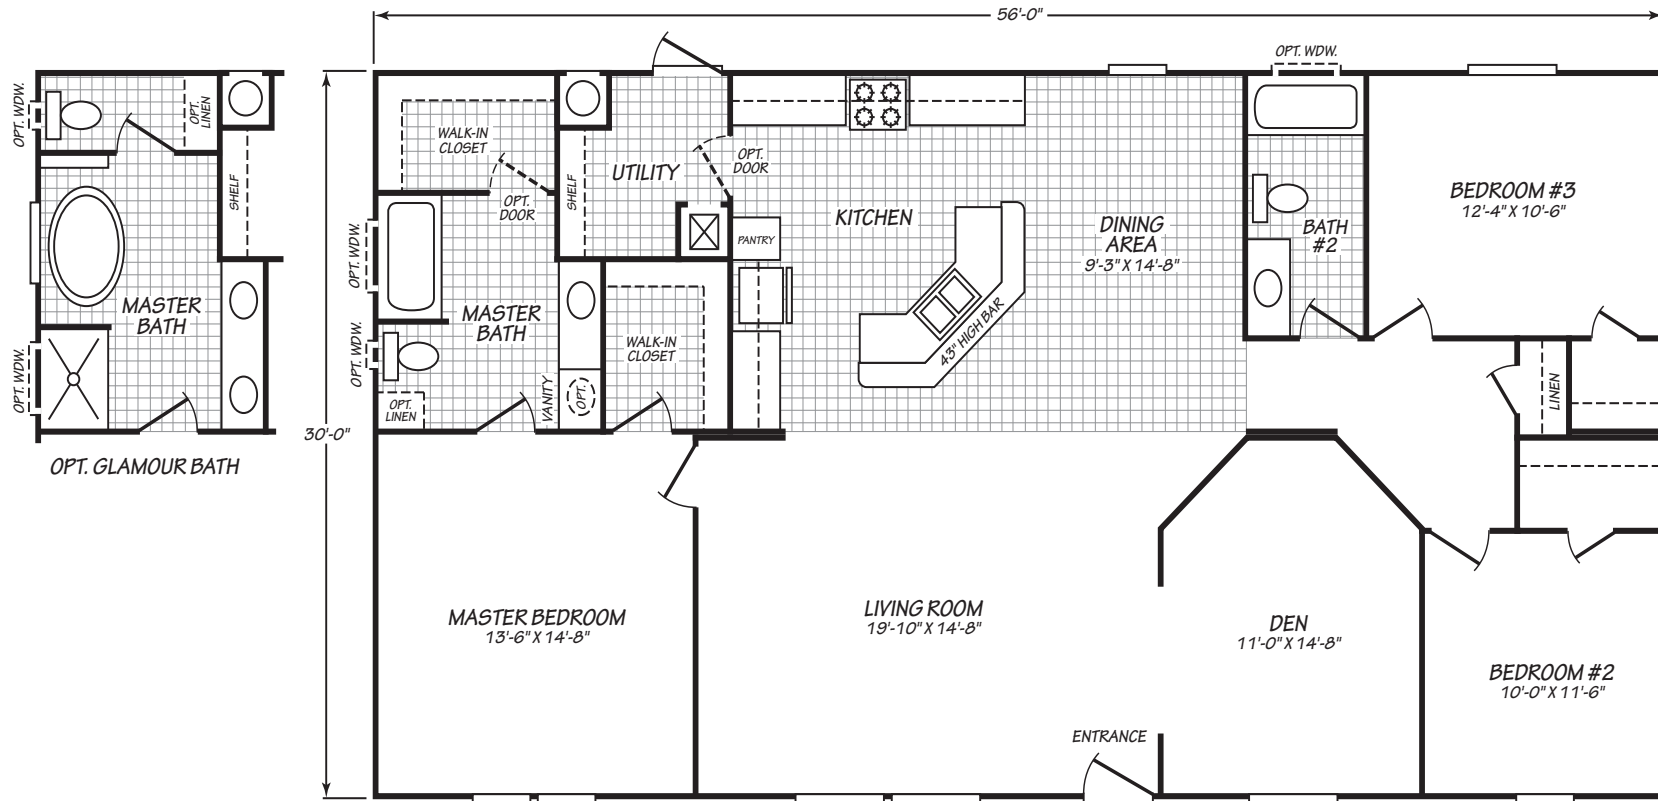

Vail

Canyon Lake Series

3 Bedrooms, 2 Baths Approx. 1,680 Sq. Ft.

Last Updated: 8-22-19

Factory Expo
 "Factory Direct Value" OUTLET CENTER

5757 S. Palo Verde Rd., Suite 202
 Tucson, AZ 85706-7735

I authorize Factory Expo Outlet Center to build my house, per this plan.