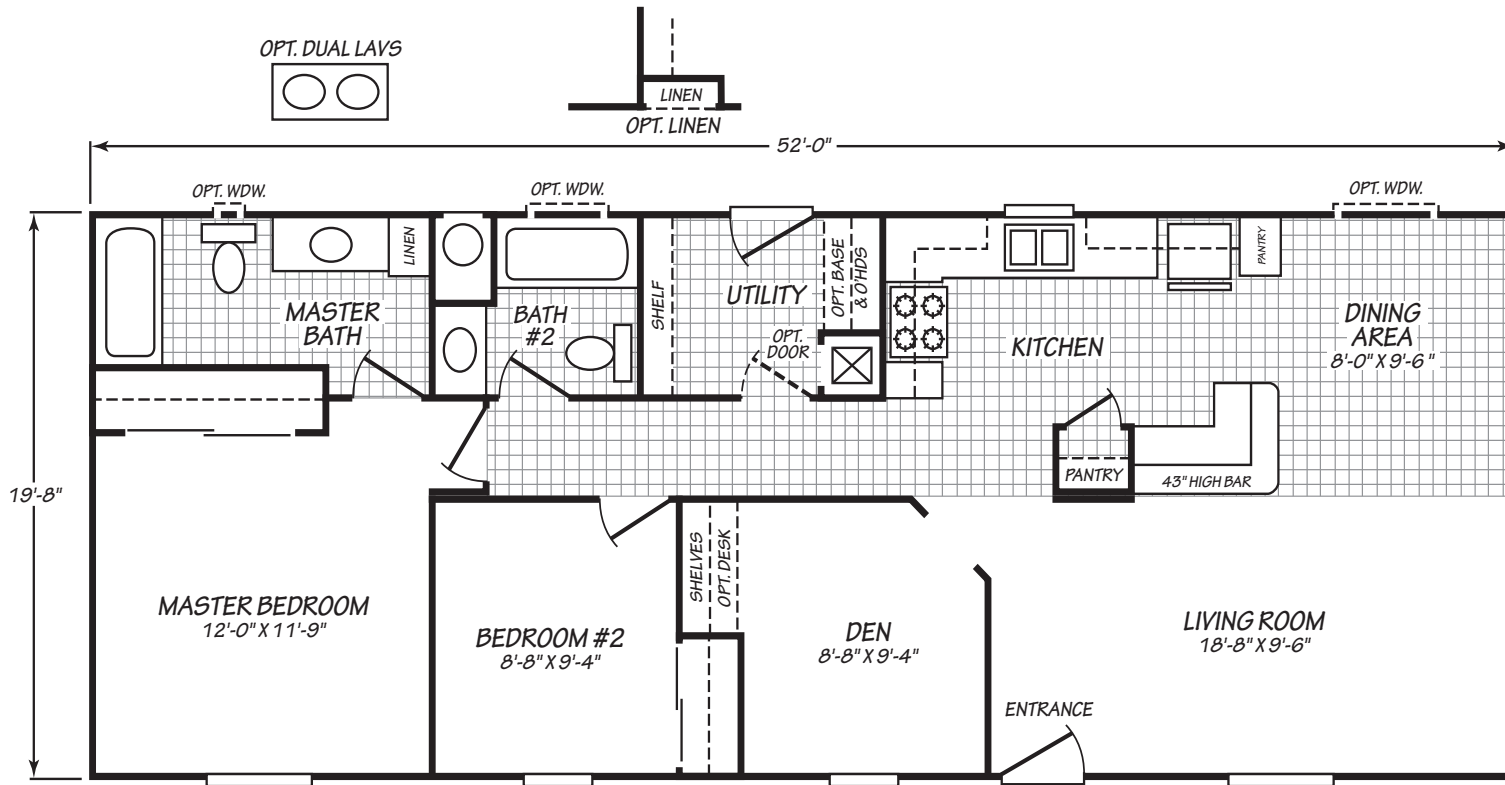

Tubac

Canyon Lake Series

2 Bedroom, 2 Bath
Approx. 1,022 Sq. Ft.

Last Updated: 4-12-17

I authorize Factory Expo Outlet Center to build my house, per this plan.

X _____
Customer Signature/Date

Factory Expo
"Factory Direct Value" OUTLET CENTER
5757 S. Palo Verde Rd., Suite 202
Tucson, AZ 85706-7735