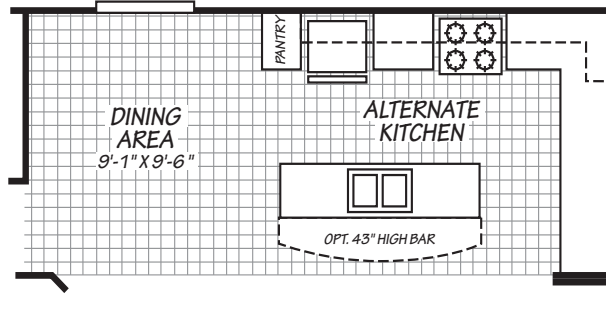

Tubac

Canyon Lake Series

2 Bedroom, 2 Bath
Approx. 1,022 Sq. Ft.

Last Updated: 4-12-17

I authorize Factory Expo Outlet Center to build my house, per this plan.

X _____
Customer Signature/Date

Factory Expo
"Factory Direct Value" OUTLET CENTER
5757 S. Palo Verde Rd., Suite 202
Tucson, AZ 85706-7735