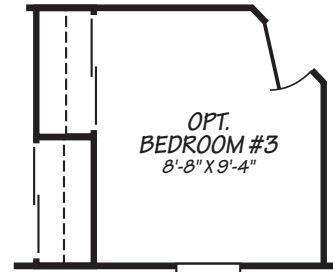

Tubac

Canyon Lake Series

2 Bedroom, 2 Bath
Approx. 1,022 Sq. Ft.

Last Updated: 4-12-17

I authorize Factory Expo Outlet Center to build my house, per this plan.

X _____
Customer Signature/Date

Factory Expo
"Factory Direct Value" OUTLET CENTER
5757 S. Palo Verde Rd., Suite 202
Tucson, AZ 85706-7735