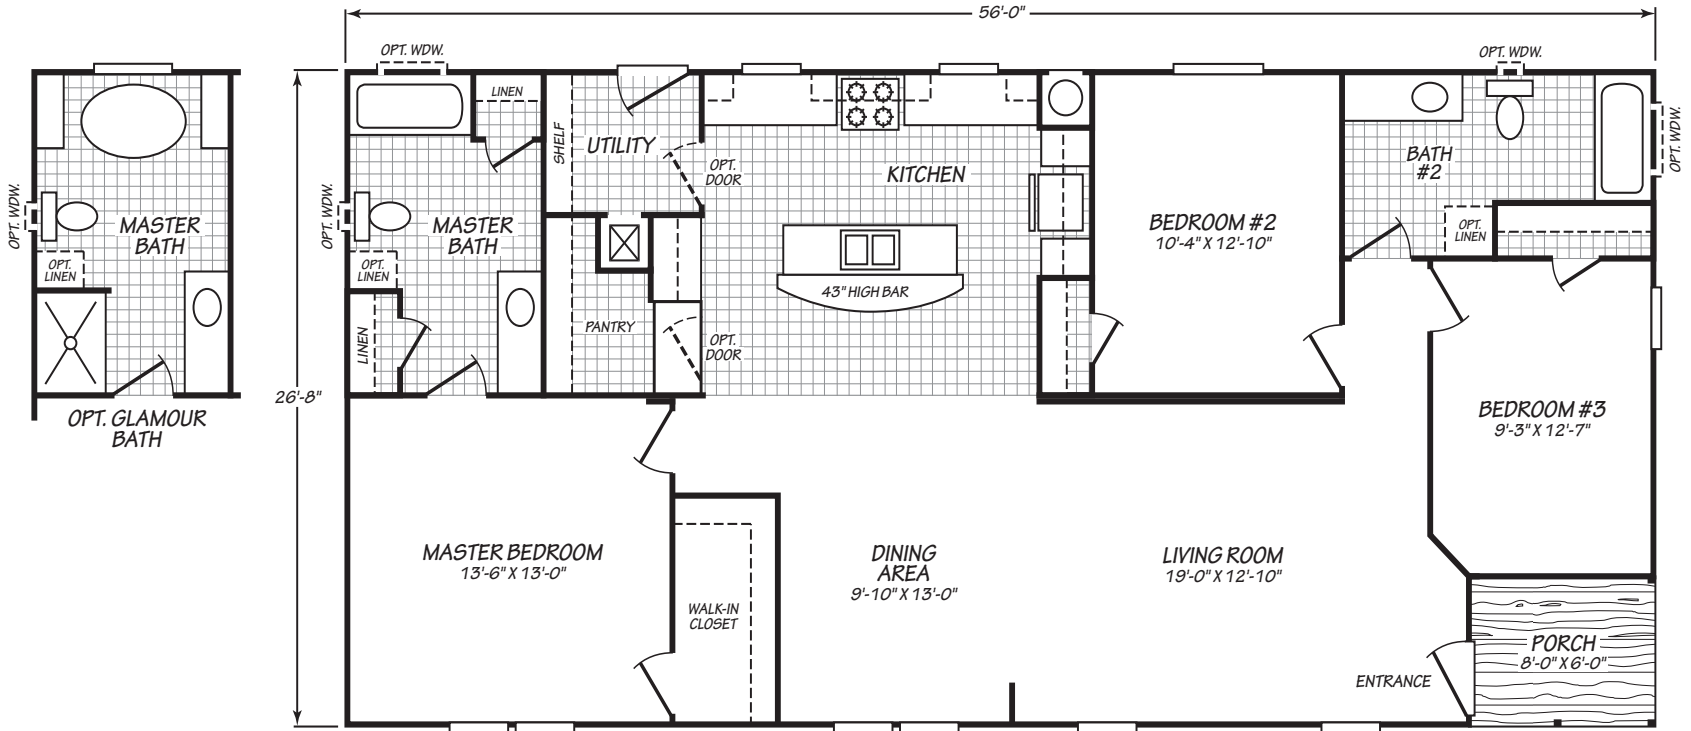

Sonora

Canyon Lake Series

3 Bedroom, 2 Bath
Approx. 1,492 Sq. Ft.

Last Updated: 4-12-17

Factory Expo
"Factory Direct Value" OUTLET CENTER

5757 S. Palo Verde Rd., Suite 202
Tucson, AZ 85706-7735

I authorize Factory Expo Outlet Center to build my house, per this plan.