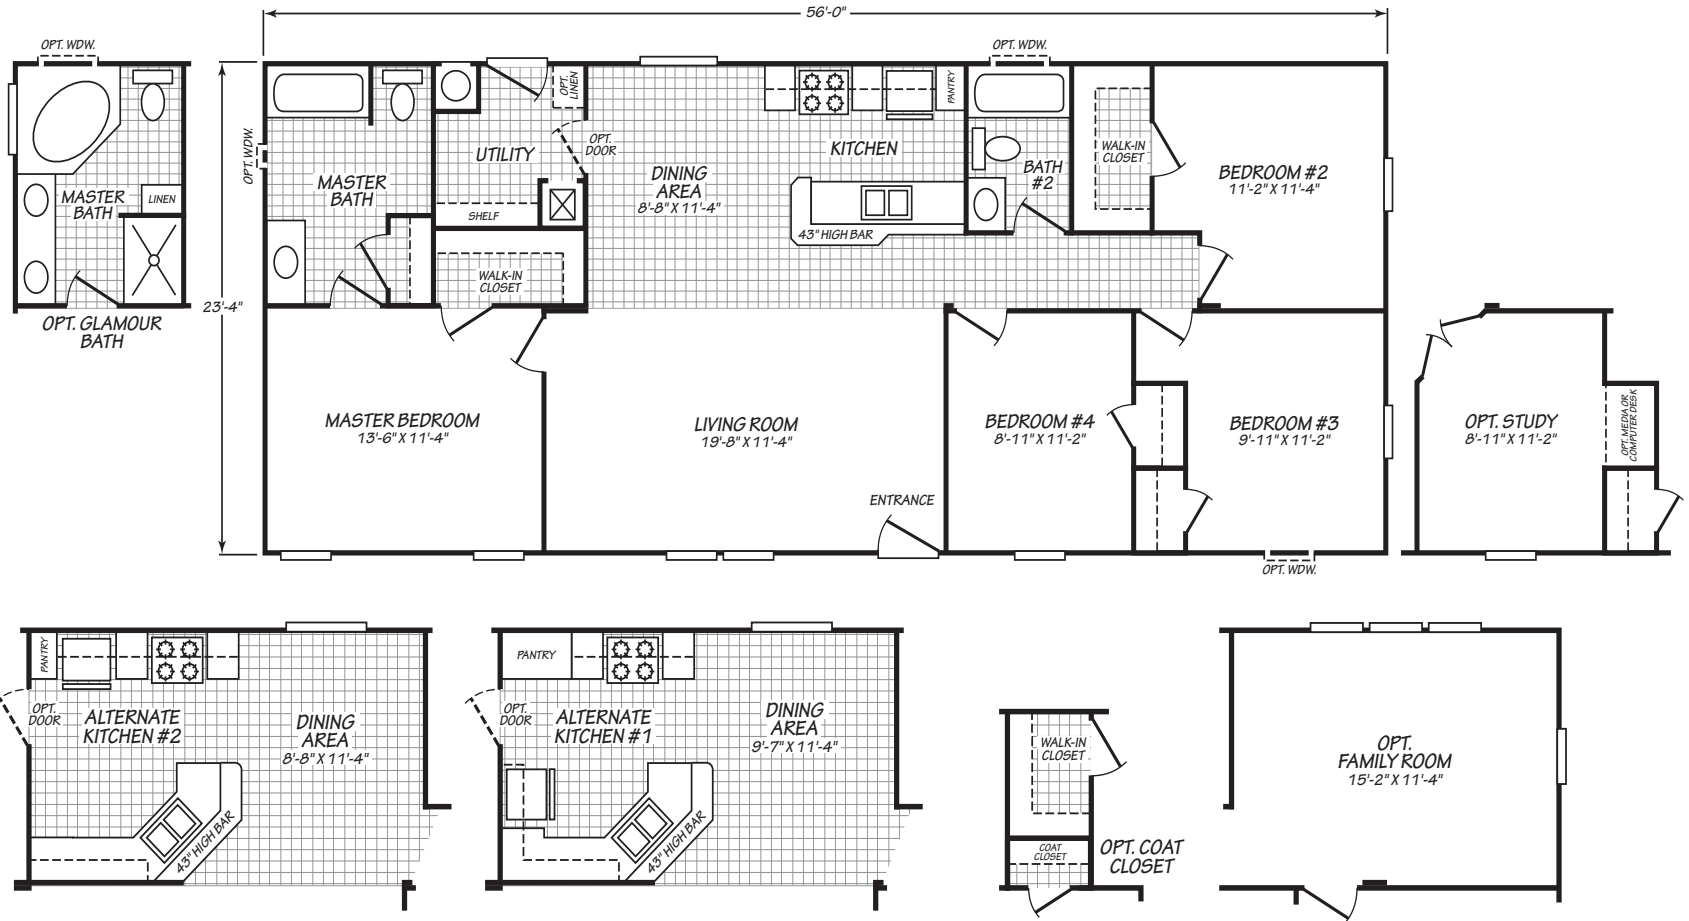

# Santa Rita

Canyon Lake Series

4 Bedrooms, 2 Baths  
Approx. 1,306 Sq. Ft.

Last Updated: 8-22-19

I authorize Factory Expo Outlet Center to build my house, per this plan.

X \_\_\_\_\_  
Customer Signature/Date