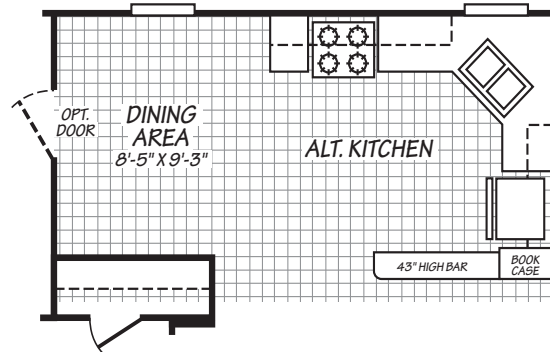

Presidio

Canyon Lake Series

3 Bedroom, 2 Bath
Approx. 1,026 Sq. Ft.

Last Updated: 4-12-17

I authorize Factory Expo Outlet Center to build my house, per this plan.

X _____

Customer Signature/Date

Important: Due to our policy of continual improvement, all information in our brochures may vary from actual home. The right is reserved to make changes at any time, without notice or obligation, in colors, materials, specifications, processes, and models. All dimensions and square footage calculations are nominal and approximate figures. Please check with your local sales associate for specific and current information.