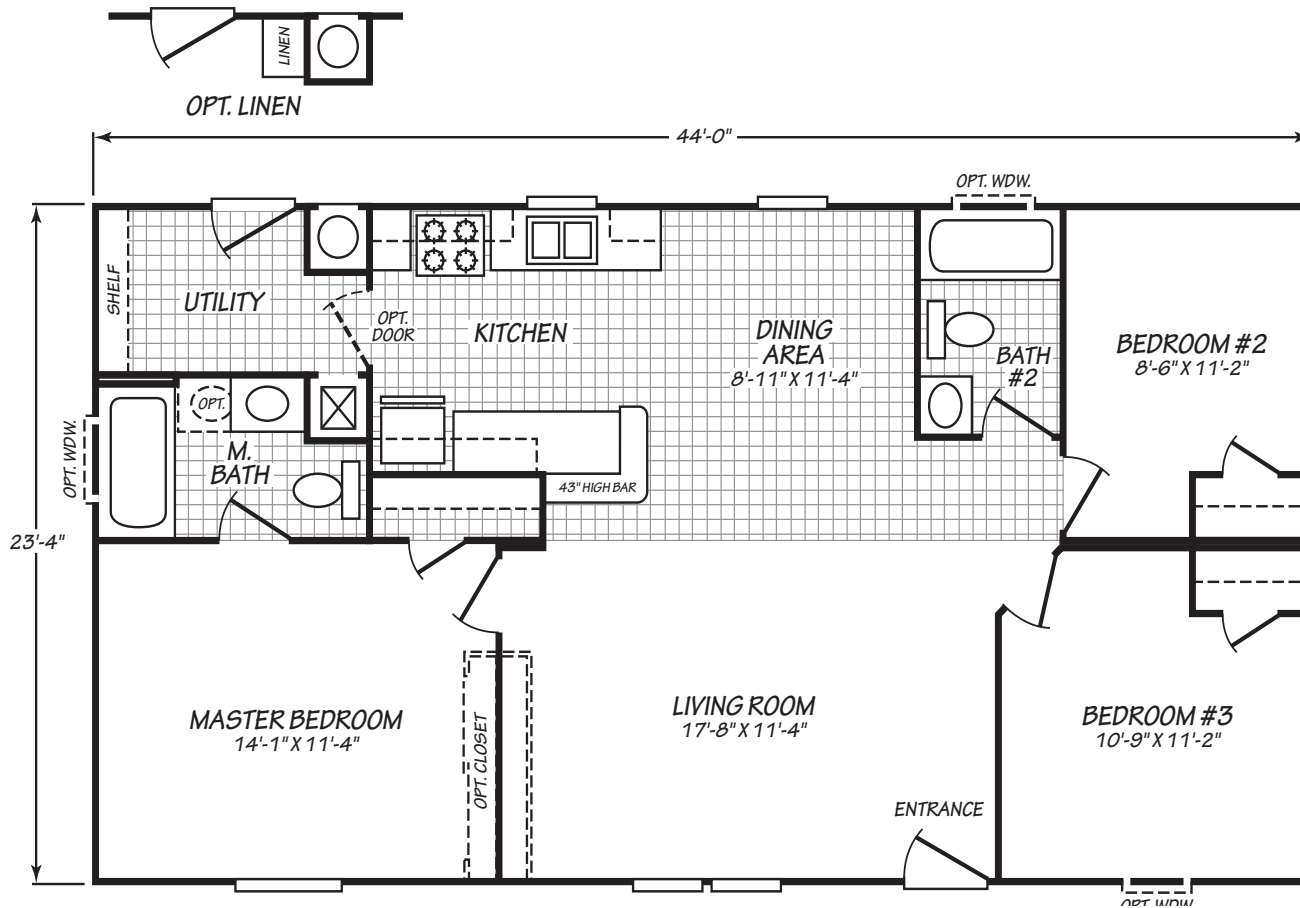

Presidio

Canyon Lake Series

3 Bedroom, 2 Bath
Approx. 1,026 Sq. Ft.

Last Updated: 4-12-17

I authorize Factory Expo Outlet Center to build my house, per this plan.

X _____

Customer Signature/Date

Important: Due to our policy of continual improvement, all information in our brochures may vary from actual home. The right is reserved to make changes at any time, without notice or obligation, in colors, materials, specifications, processes, and models. All dimensions and square footage calculations are nominal and approximate figures. Please check with your local sales associate for specific and current information.