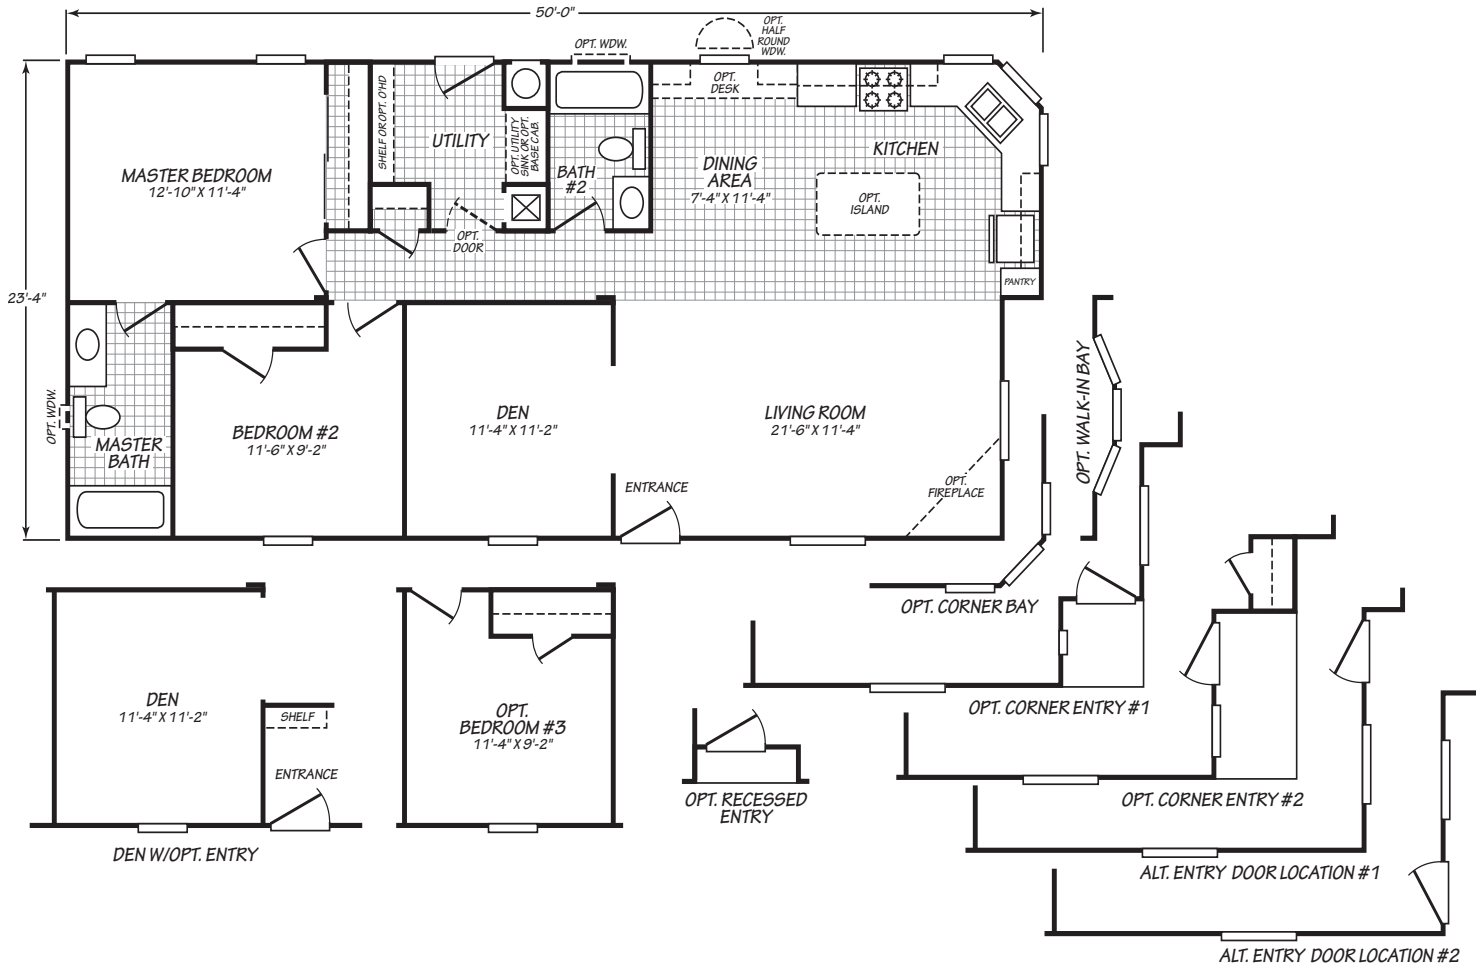

# Oro Valley

Canyon Lake Series

3 Bedroom, 2 Bath  
Approx. 1,143 Sq. Ft.

Last Updated: 4-12-17

**Factory Expo**  
"Factory Direct Value" OUTLET CENTER

5757 S. Palo Verde Rd., Suite 202  
Tucson, AZ 85706-7735