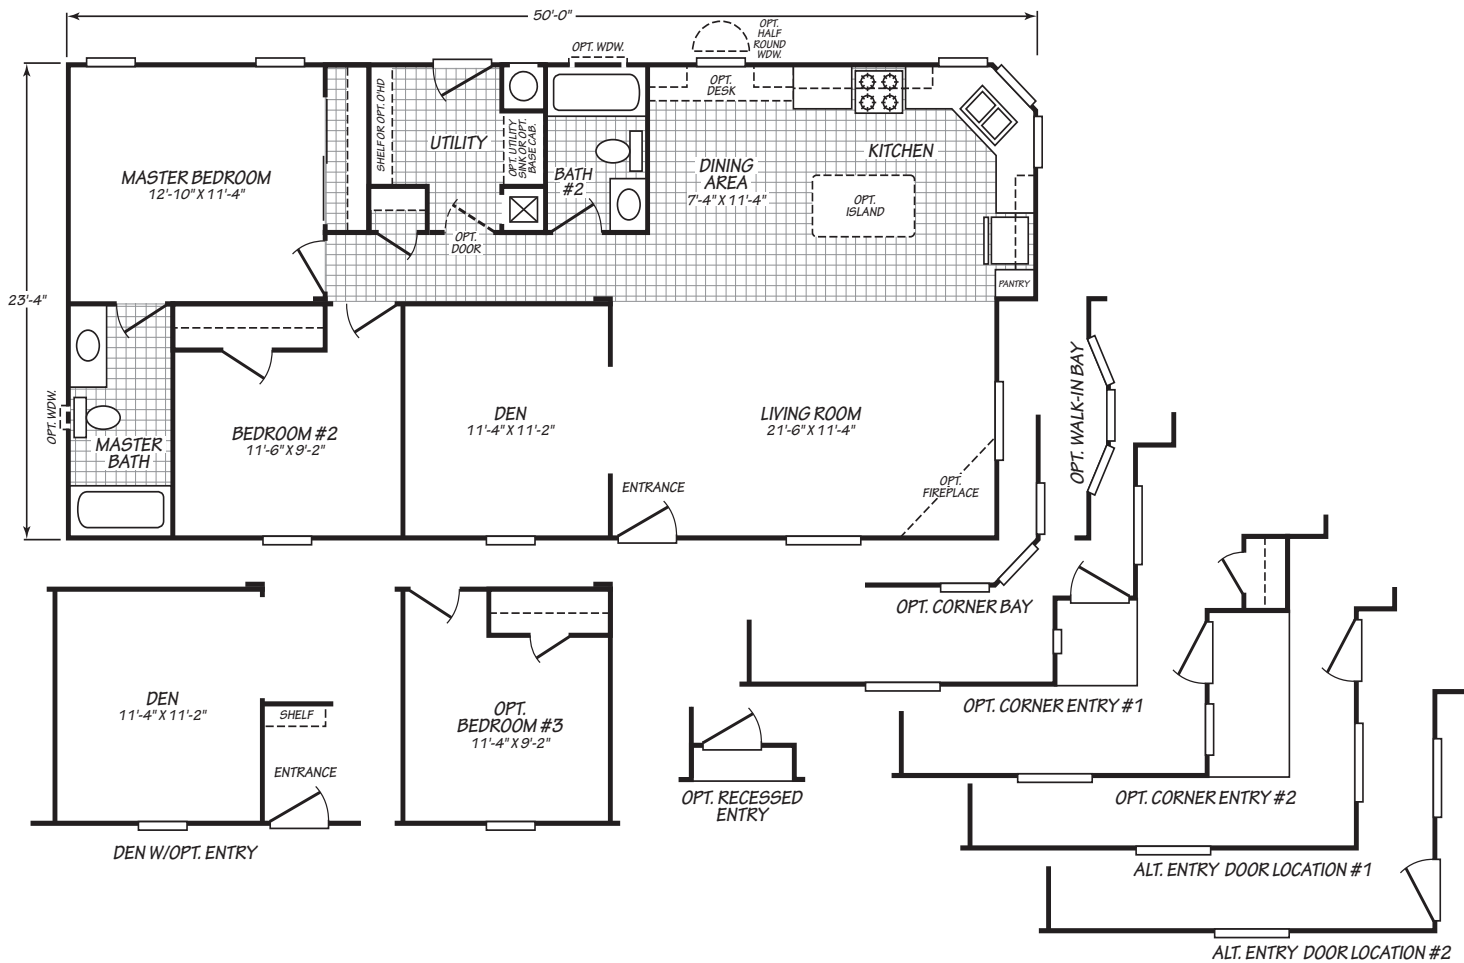

Oro Valley

Canyon Lake Series

3 Bedrooms, 2 Baths
Approx. 1,143 Sq. Ft.

Last Updated: 8-22-19

Factory Expo
"Factory Direct Value" OUTLET CENTER

5757 S. Palo Verde Rd., Suite 202
Tucson, AZ 85706-7735

I authorize Factory Expo Outlet Center to build my house, per this plan.