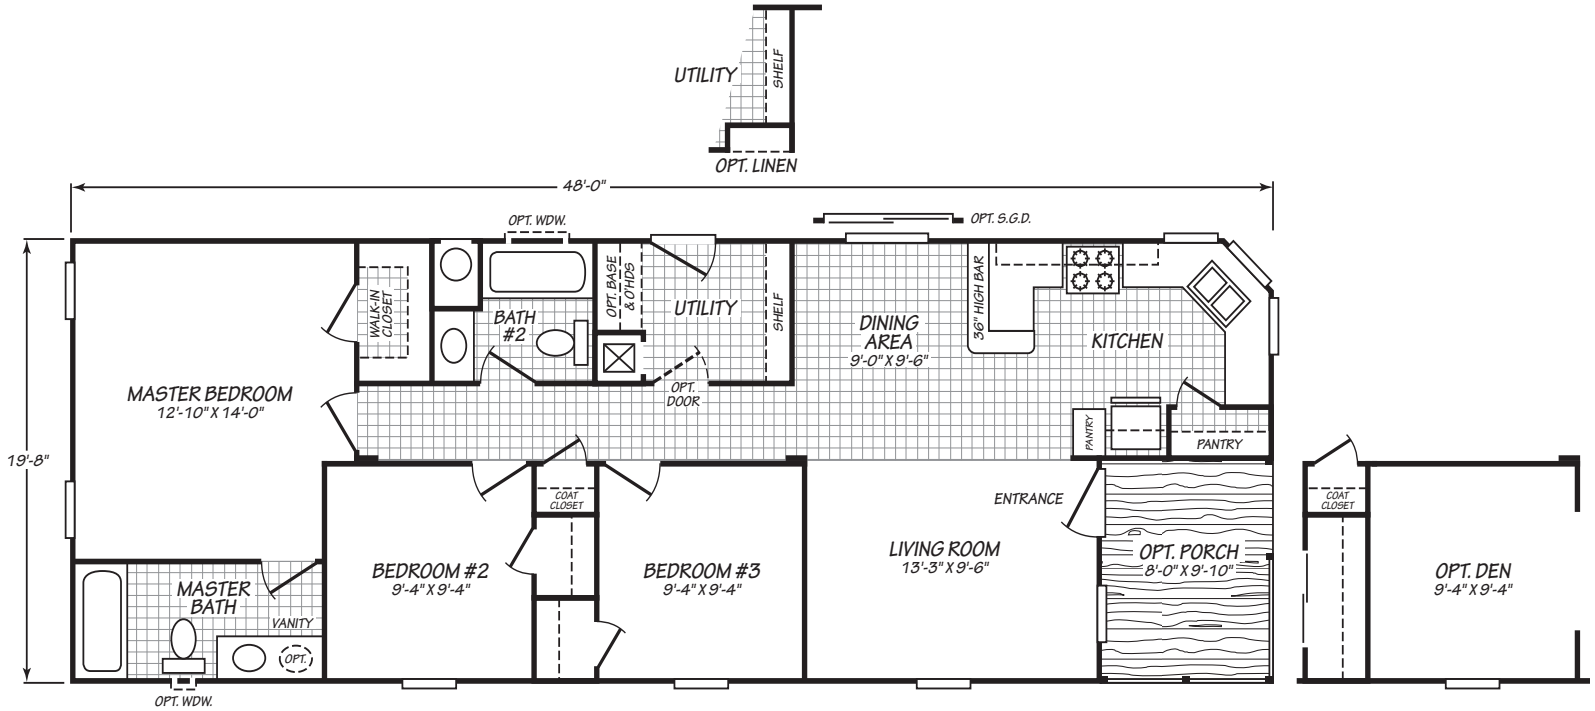

# Mesquite

Canyon Lake Series

3 Bedrooms, 2 Baths  
Approx. 1,020 Sq. Ft.

Last Updated: 8-22-19

I authorize Factory Expo Outlet Center to build my house, per this plan.

X \_\_\_\_\_

Customer Signature/Date

**Factory Expo**  
"Factory Direct Value" OUTLET CENTER