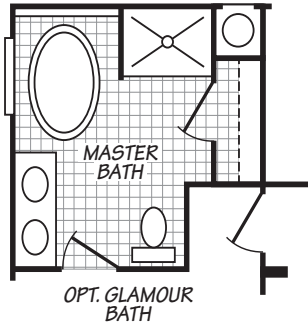

Kino

Canyon Lake Series

3 Bedroom, 2 Bath Approx. 1,026 Sq. Ft.

Last Updated: 4-12-17

I authorize Factory Expo Outlet Center to build my house, per this plan.

X _____

Customer Signature/Date

Important: Due to our policy of continual improvement, all information in our brochures may vary from actual home. The right is reserved to make changes at any time, without notice or obligation, in colors, materials, specifications, processes, and models. All dimensions and square footage calculations are nominal and approximate figures. Please check with your local sales associate for specific and current information.