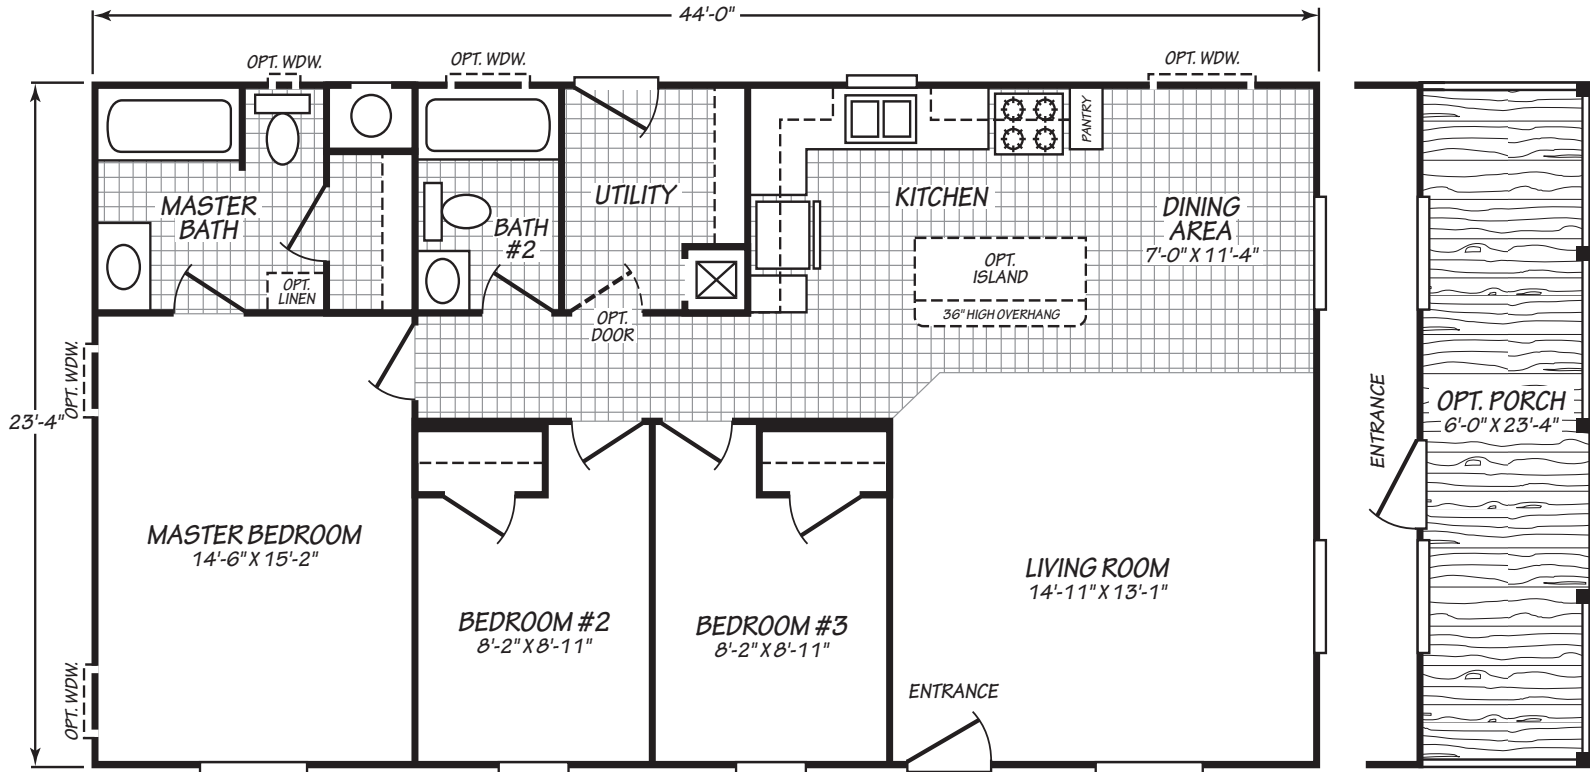

Kino

Canyon Lake Series

3 Bedroom, 2 Bath Approx. 1,026 Sq. Ft.

Last Updated: 4-12-17

I authorize Factory Expo Outlet Center to build my house, per this plan.

X _____

Customer Signature/Date

Important: Due to our policy of continual improvement, all information in our brochures may vary from actual home. The right is reserved to make changes at any time, without notice or obligation, in colors, materials, specifications, processes, and models. All dimensions and square footage calculations are nominal and approximate figures. Please check with your local sales associate for specific and current information.