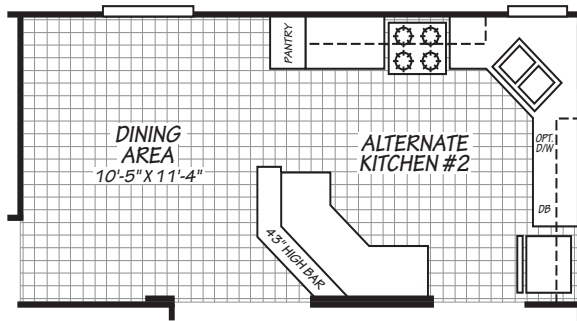

# Green Valley

Canyon Lake Series

3 Bedroom, 2 Bath  
Approx. 1,166 Sq. Ft.

Last Updated: 4-12-17

I authorize Factory Expo Outlet Center to build my house, per this plan.

X \_\_\_\_\_

Customer Signature/Date