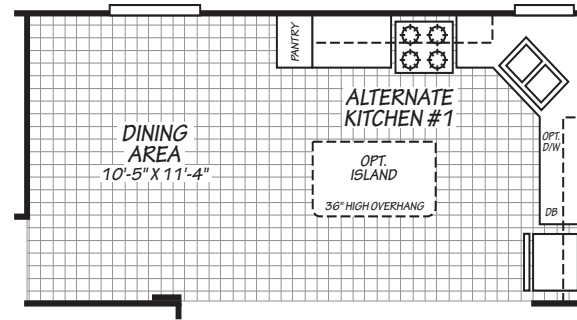

# Green Valley

Canyon Lake Series

3 Bedroom, 2 Bath  
Approx. 1,166 Sq. Ft.

Last Updated: 4-12-17

I authorize Factory Expo Outlet Center to build my house, per this plan.

X \_\_\_\_\_

Customer Signature/Date