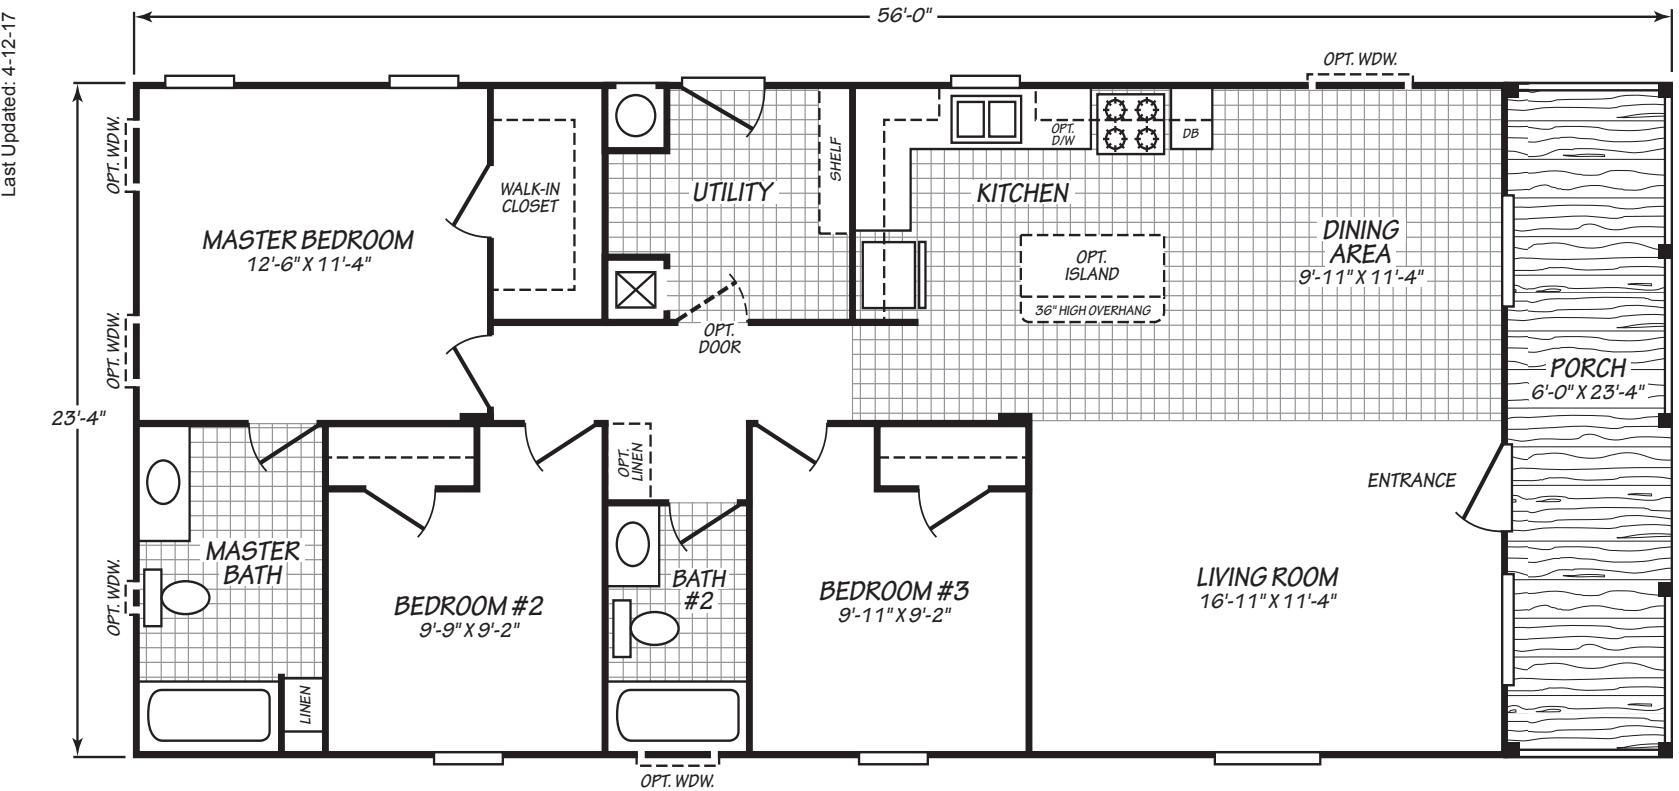

# Green Valley

Canyon Lake Series

3 Bedroom, 2 Bath  
Approx. 1,166 Sq. Ft.

Last Updated: 4-12-17

I authorize Factory Expo Outlet Center to build my house, per this plan.

X \_\_\_\_\_

Customer Signature/Date