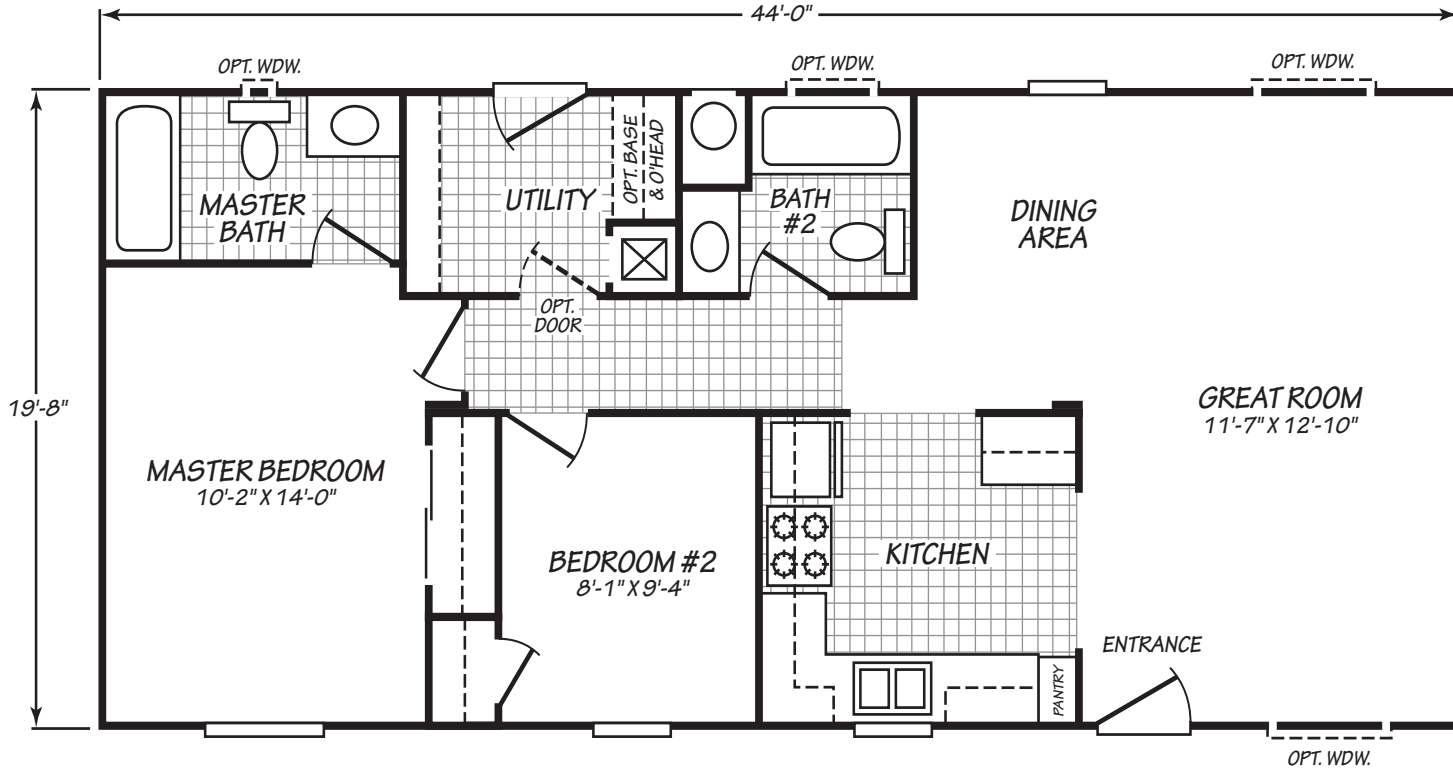

## Canyon Lake Series

2 Bedroom, 2 Bath  
Approx. 865 Sq. Ft.

Last Updated: 4-12-17

**Factory Expo**  
 "Factory Direct Value" OUTLET CENTER  
 5757 S. Palo Verde Rd., Suite 202  
 Tucson, AZ 85706-7735

I authorize Factory Expo Outlet Center to build my house, per this plan.