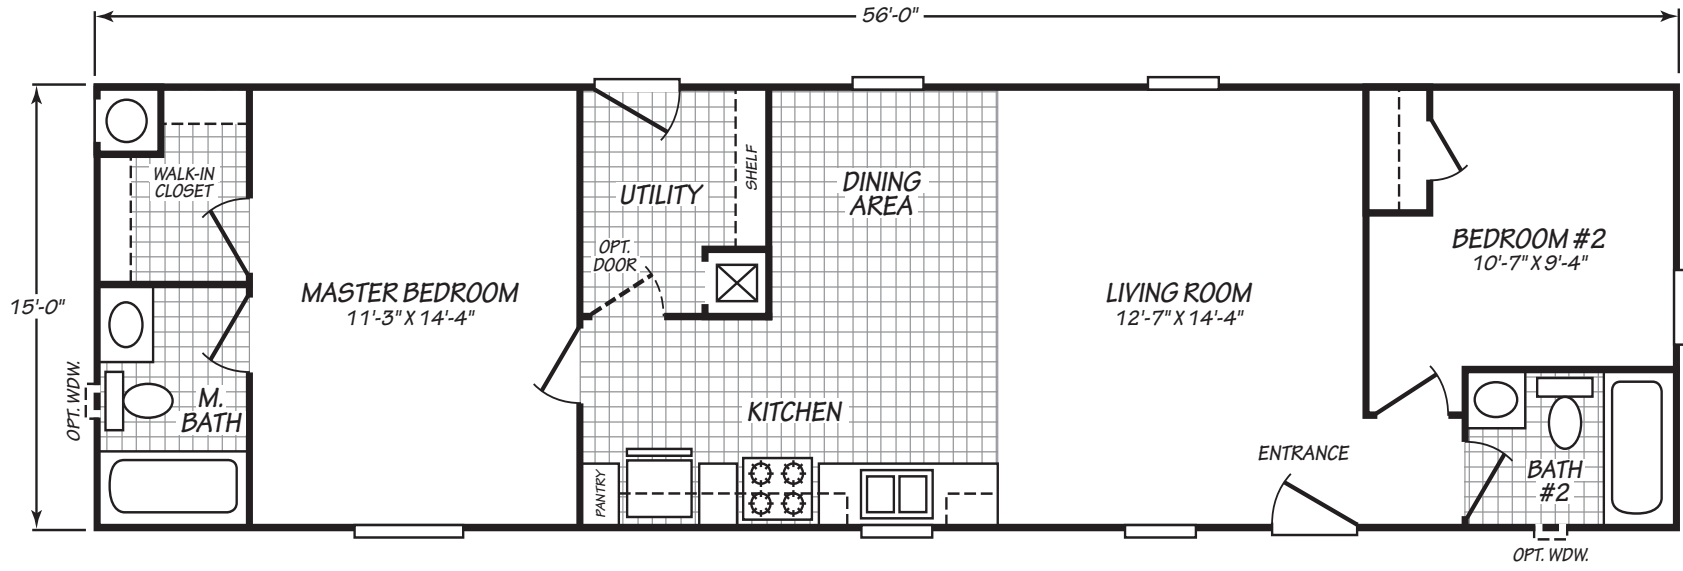

## Canyon Lake Series

### 2 Bedroom, 2 Bath Approx. 840 Sq. Ft.

Last Updated: 4-12-17

**Factory Expo**  
 "Factory Direct Value" OUTLET CENTER

5757 S. Palo Verde Rd., Suite 202  
 Tucson, AZ 85706-7735

I authorize Factory Expo Outlet Center to build my house, per this plan.