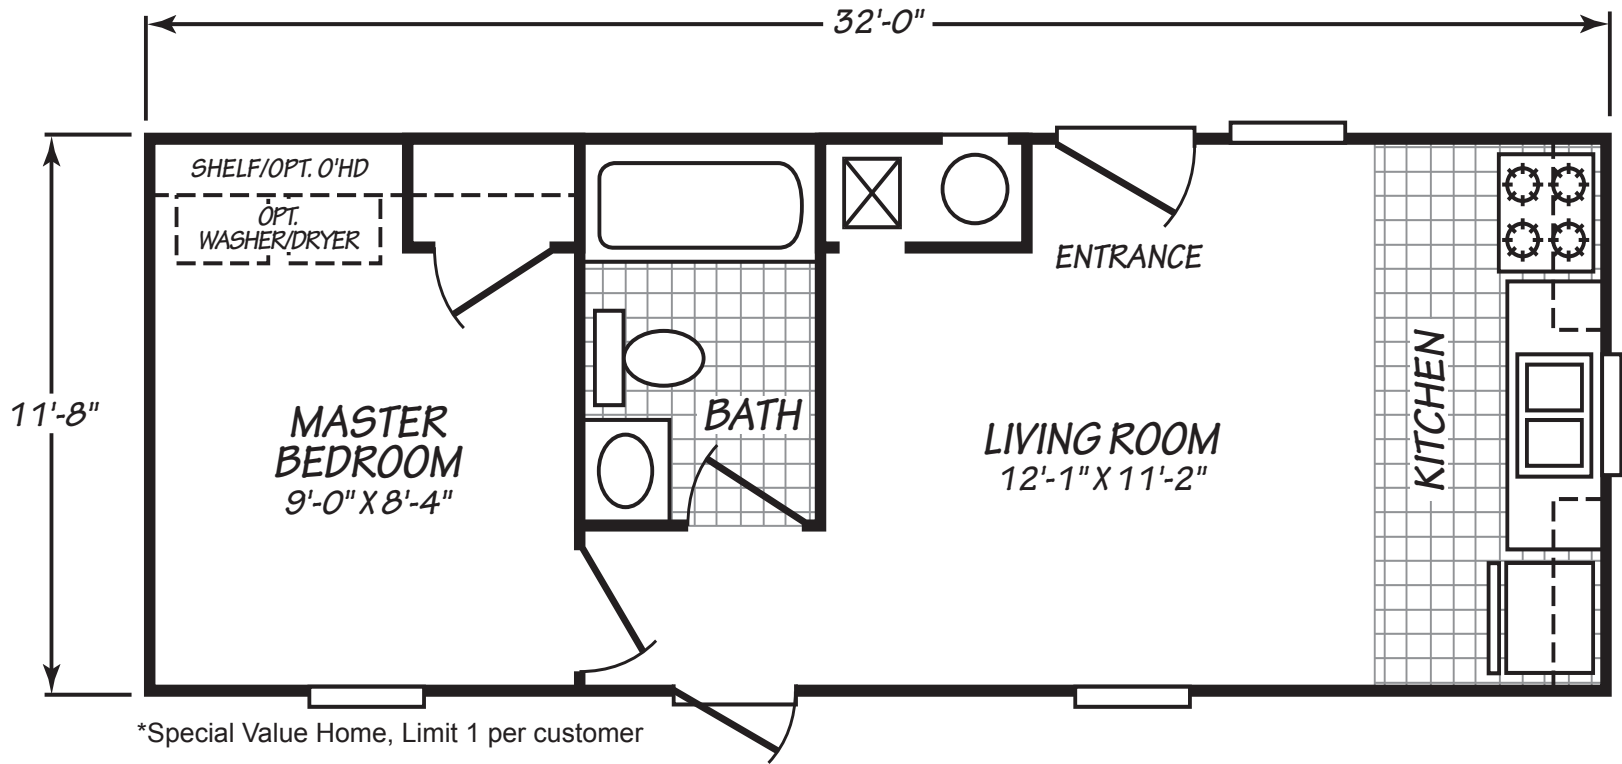

Econo

Canyon Lake Series

1 Bedroom, 1 Bath
Approx. 378 Sq. Ft.

Last Updated: 4-12-17

I authorize Factory Expo Outlet Center to build my house, per this plan.

X _____

Customer Signature/Date

Important: Due to our policy of continual improvement, all information in our brochures may vary from actual home. The right is reserved to make changes at any time, without notice or obligation, in colors, materials, specifications, processes, and models. All dimensions and square footage calculations are nominal and approximate figures. Please check with your local sales associate for specific and current information.