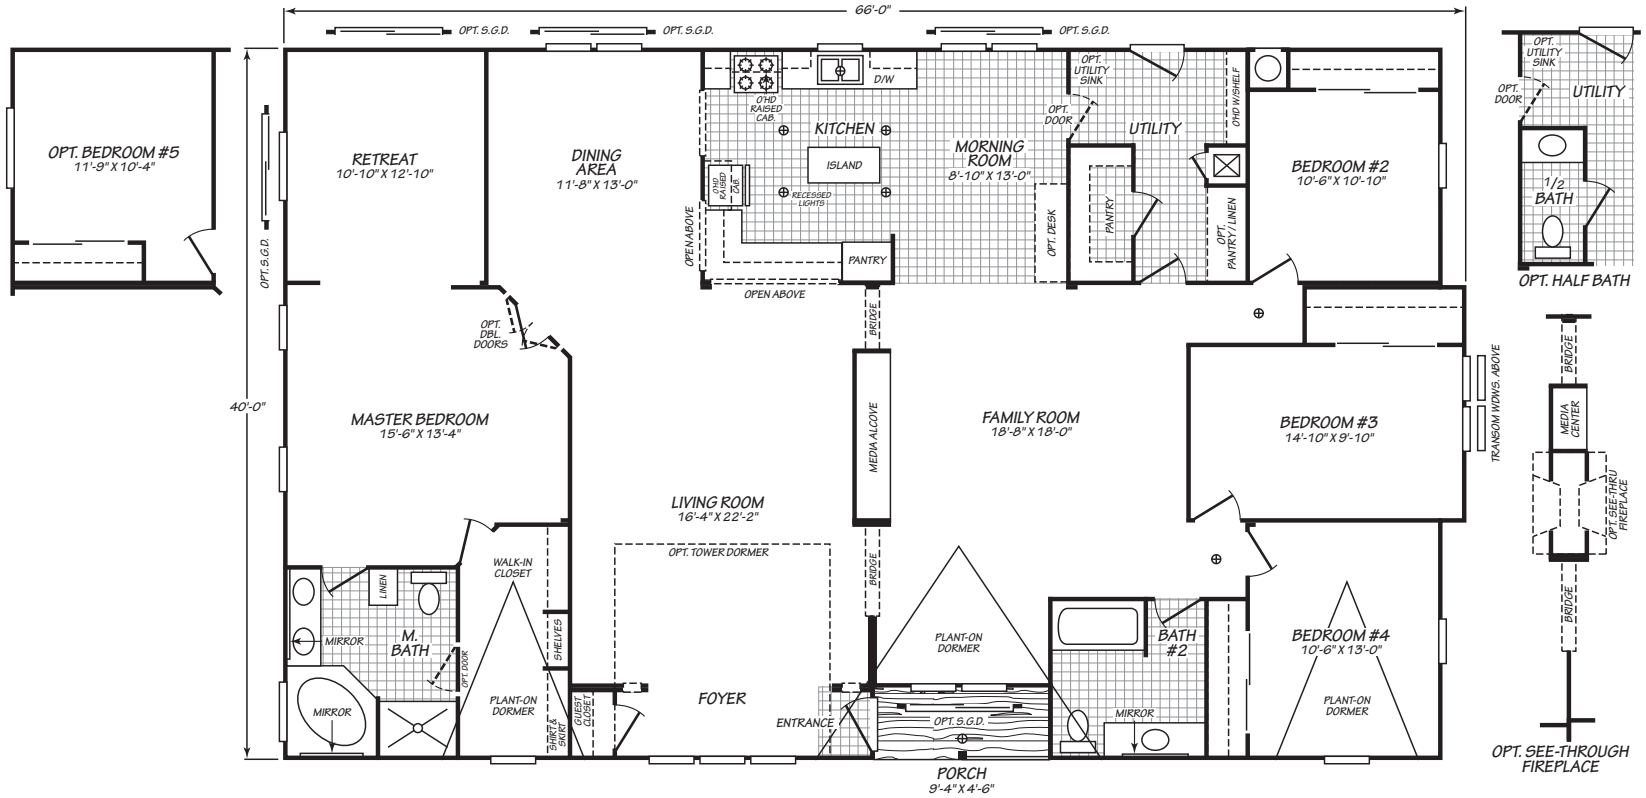

Arsdale

Vogue II Series

4 Bedroom, 2 Bath
Approx. 2,543 Sq. Ft.

Last Updated: 8-12-19

Factory Expo
"Factory Direct Value" OUTLET CENTER

5757 S. Palo Verde Rd., Suite 202
Tucson, AZ 85706-7735

I authorize Factory Expo Outlet Center to build my house, per this plan.