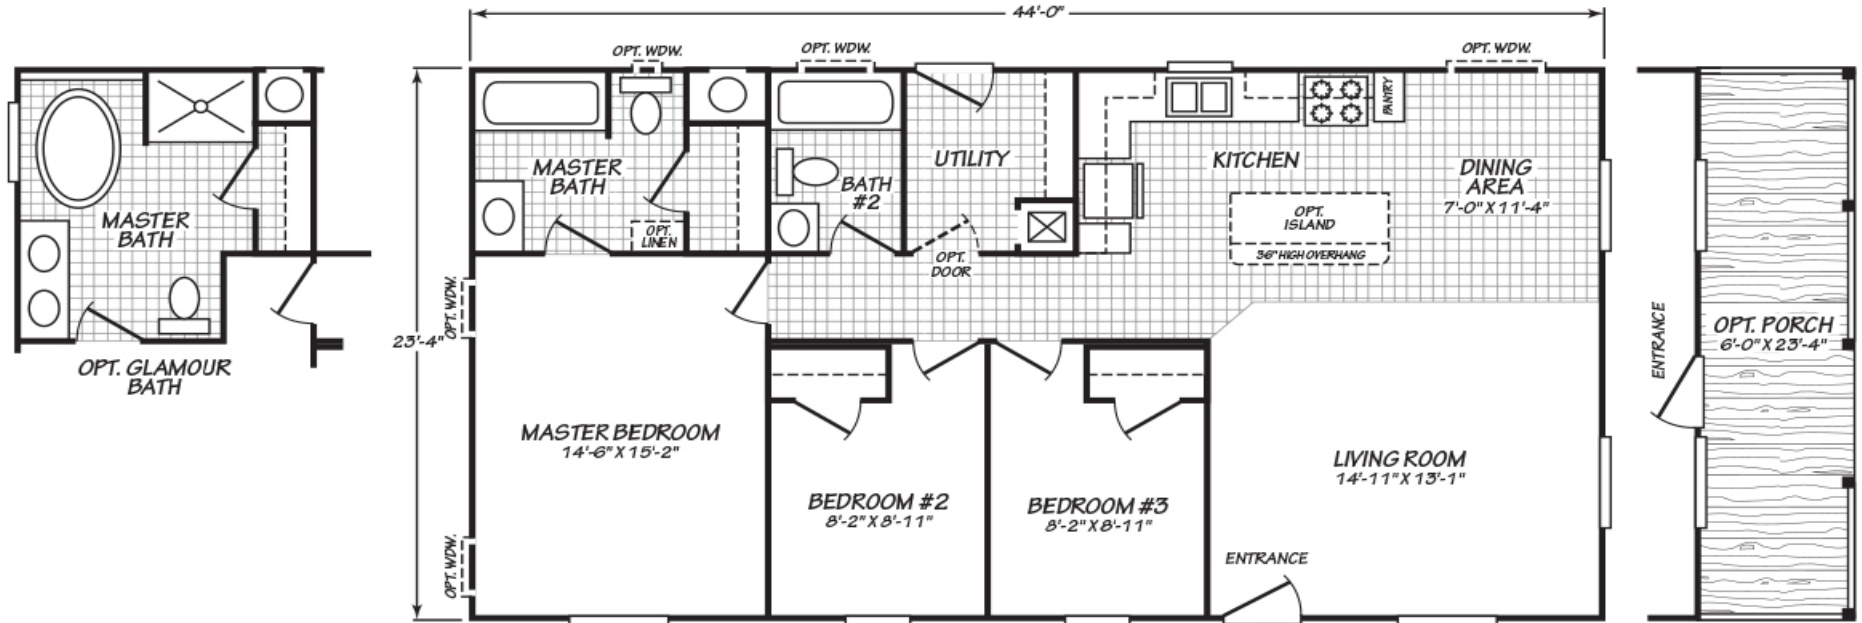

Kino

Canyon Lake Series

1,026 SQ. FT. (Approximate) 3 Bedroom, 2 Bath

Last Updated: 10-23-20

FACTORY EXPO OUTLET CENTER
 5757 S. Palo Verde Rd., #202
 Tucson, AZ 85706

FactoryBuiltHomesDirect.com | 1-800-965-2781